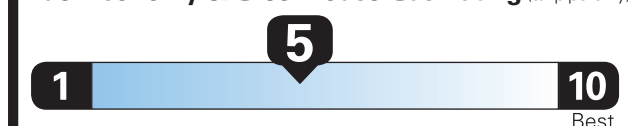

INCLUDED ON THIS VEHICLE

EQUIPMENT GROUP 702A

- PLATINUM SERIES B&O UNLEASHED SOUND SYS 14SPK

(MSRP)

6,395.00

OPTIONAL EQUIPMENT/OTHER

- 3.5L POWERBOOST FULL HYBRID HYBRID ELEC 10-SPD AUTO TRN 275/50R22 BSW ALL-SEASON 3.73 ELECTRONIC LOCK RR AXLE 7400# GVWR PACKAGE FRONT LICENSE PLATE BRACKET 50 STATE EMISSIONS TWIN PANEL MOONROOF FLOOR LINER - TRAY STYLE PRO POWER ONBOARD - 7.2KW BLUECRUISE EQUIP: 1YR+90D PLAN TAILGATE STEP AND WORK SURFACE 22" GLOSS BLACK WHEEL W/INSERT STANDARD FUEL TANK SECURICODE KEYLESS-KEYPAD CONN PKG: 1 TIME 7YR SIRIUSXM W/360L (3 YR PLAN) LED TAIL LAMP AMBIENT LIGHTING WHEEL WELL LINER BEDLINER-TOUGHBED SPRAYIN*ACCY

(MSRP) 1,340.00 NO CHARGE NO CHARGE NO CHARGE 1,495.00 200.00 1,435.00 455.00 745.00 300.00 180.00 625.00

DEALER INSTALLED OPTIONS

- Illuminated Ford Logo Badge

530.00

PRICE INFORMATION

Table with 2 columns: Description, (MSRP). Rows: BASE PRICE ($72,600.00), TOTAL OPTIONS/OTHER (13,700.00), TOTAL VEHICLE & OPTIONS/OTHER DESTINATION & DELIVERY (86,300.00 / 2,795.00)

EPA DOT

Fuel Economy and Environment

Gasoline Vehicle

Fuel Economy

23 MPG combined city/hwy, 22 city, 24 highway

Standard Pickup Trucks range from 12 to 87 MPG. The best vehicle rates 146 MPGe.

4.3 gallons per 100 miles

You spend $2,250

more in fuel costs over 5 years compared to the average new vehicle.

Annual fuel cost

$2,150

Fuel Economy & Greenhouse Gas Rating (tailpipe only)