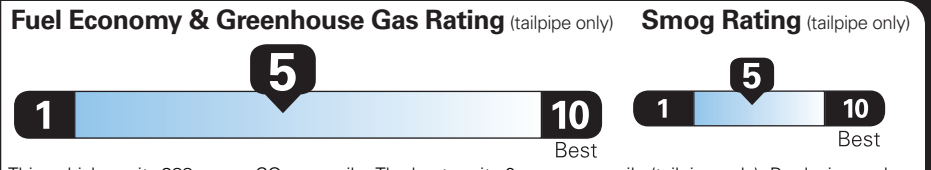

EPA DOT Fuel Economy and Environment

Gasoline Vehicle

Fuel Economy: 23 MPG combined city/hwy, 22 city, 24 highway. 4.3 gallons per 100 miles.

Standard Pickup Trucks range from 12 to 87 MPG. The best vehicle rates 146 MPGe.

You spend $2,250 more in fuel costs over 5 years compared to the average new vehicle.

Annual fuel cost $2,150