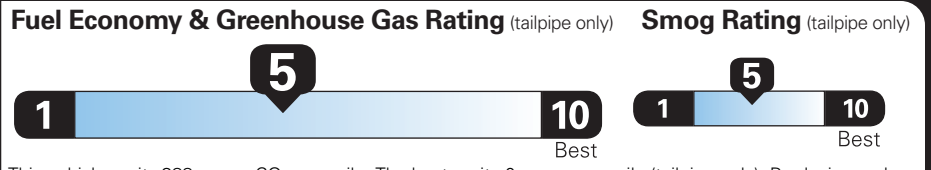

SPECIAL ORDER
TF171 N RB 2XX 645 002459 06 17 26

EPA DOT Fuel Economy and Environment

Gasoline Vehicle

Fuel Economy 23 MPG combined city/hwy, 22 city, 24 highway. 4.3 gallons per 100 miles.

Standard Pickup Trucks range from 12 to 87 MPG. The best vehicle rates 146 MPGe.

You spend \$2,250 more in fuel costs over 5 years compared to the average new vehicle.

Annual fuel cost \$2,150

Actual results will vary for many reasons, including driving conditions and how you drive and maintain your vehicle. The average new vehicle gets 29 MPG and costs \$8,500 to fuel over 5 years.