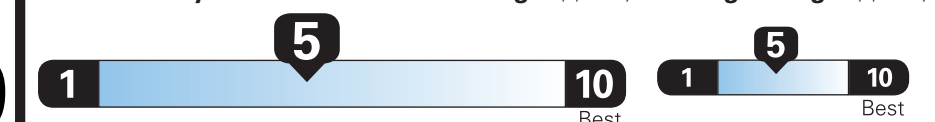

Fuel Economy & Greenhouse Gas Rating (tailpipe only) Smog Rating (tailpipe only)

This vehicle emits 388 grams CO₂ per mile. The best emits 0 grams per mile (tailpipe only). Producing and distributing fuel also create emissions; learn more at fueleconomy.gov.

Actual results will vary for many reasons, including driving conditions and how you drive and maintain your vehicle. The average new vehicle gets 29 MPG and costs $8,500 to fuel over 5 years. Cost estimates are based on 15,000 miles per year at $3.30 per gallon. MPGe is miles per gasoline gallon equivalent. Vehicle emissions are a significant cause of climate change and smog.

fueleconomy.gov

Calculate personalized estimates and compare vehicles

Smartphone
QR Code™

GOVERNMENT 5-STAR SAFETY RATINGS

Overall Vehicle Score ★★★★★

Based on the combined ratings of frontal, side and rollover.
Should ONLY be compared to other vehicles of similar size and weight.

Frontal Crash Driver Passenger ★★★★★

Based on the risk of injury in a frontal impact.
Should ONLY be compared to other vehicles of similar size and weight.

Side Crash Front seat Rear seat ★★★★★

Based on the risk of injury in a side impact.

Rollover ★★★★★

Based on the risk of rollover in a single-vehicle crash.

Star ratings range from 1 to 5 stars (★★★★★), with 5 being the highest.

Source: National Highway Traffic Safety Administration (NHTSA).

www.safercar.gov or 1-888-327-4236

1FTFW7LD0TFB20883

WARNING: Operating, servicing and maintaining a passenger vehicle, pickup truck, van, or off-road vehicle can expose you to chemicals including engine exhaust, carbon monoxide, phthalates, and lead, which are known to the State of California to cause cancer and birth defects or other reproductive harm. To minimize exposure, avoid breathing exhaust, do not idle the engine except as necessary, service your vehicle in a well-ventilated area and wear gloves or wash your hands frequently when servicing your vehicle. For more information go to www.P65Warnings.ca.gov/passenger-vehicle.

Credit

Get Prequalified now at
www.ford.com/finance

RAMP ONE

CV59

RAMP TWO

CONVOY

ITEM #:

44-1006 O/T 2

TOTAL MSRP **$96,210.00**

Scan The QR Code to
get more details about
this vehicle

This label is affixed pursuant to the Federal Automobile Information Disclosure Act. Gasoline, License, and Title Fees, State and Local taxes are not included. Dealer installed options or accessories are not included unless listed above.

TE193 N RB 2X 640 000747 05 19 26

2202605296171