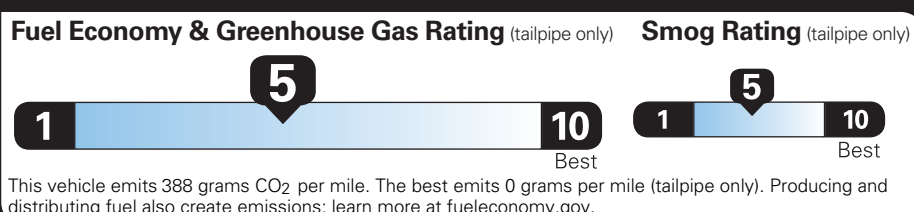

(MSRP)

6,395.00

PRICE INFORMATION

BASE PRICE \$72,600.00
TOTAL OPTIONS/OTHER 10,200.00

(MSRP)

TOTAL VEHICLE & OPTIONS/OTHER 82,800.00
DESTINATION & DELIVERY 2,795.00

OPTIONAL EQUIPMENT/OTHER

- 2026 MODEL YEAR
- ANTIMATTER BLUE METALLIC 395.00
- 3.5L POWERBOOST FULL HYBRID 1,340.00
- HYBRID ELEC 10-SPD AUTO TRN NO CHARGE
- 275/60R20 BSW ALL-SEASON
- 3.73 ELECTRONIC LOCK RR AXLE NO CHARGE
- 7400# GVWR PACKAGE
- PLATINUM SATIN APPEARANCE PKG 395.00
- .20" POLISHED ALUMINUM WHEEL
- 50 STATE EMISSIONS NO CHARGE
- TWIN PANEL MOONROOF 1,495.00
- PRO POWER ONBOARD - 7.2KW
- BLUECRUISE EQUIP: 1YR+90D PLAN
- PRO ACCESS TAILGATE
- STANDARD FUEL TANK
- CONN PKG: 1 YR INCL W/FORD APP
- LED TAIL LAMP
- AMBIENT LIGHTING
- WHEEL WELL LINER 180.00

EPA DOT Fuel Economy and Environment

Gasoline Vehicle

You spend \$2,250 more in fuel costs over 5 years compared to the average new vehicle.

Annual fuel cost \$2,150

Actual results will vary for many reasons, including driving conditions and how you drive and maintain your vehicle. The average new vehicle gets 29 MPG and costs \$8,500 to fuel over 5 years. Cost estimates are based on 15,000 miles per year at \$3.30 per gallon. MPGe is miles per gasoline gallon equivalent. Vehicle emissions are a significant cause of climate change and smog.