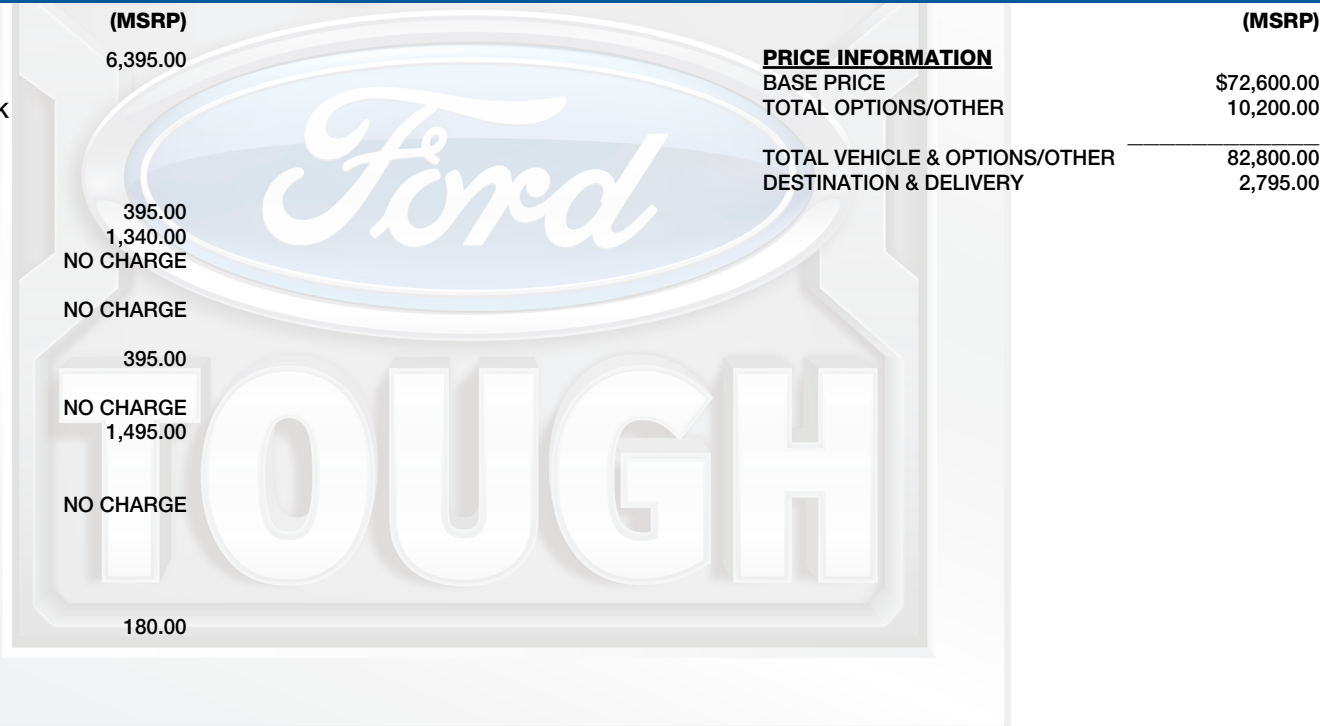

(MSRP)

6,395.00

PRICE INFORMATION

BASE PRICE \$72,600.00
TOTAL OPTIONS/OTHER 10,200.00

(MSRP)

TOTAL VEHICLE & OPTIONS/OTHER 82,800.00
DESTINATION & DELIVERY 2,795.00

OPTIONAL EQUIPMENT/OTHER

- 2026 MODEL YEAR
- ANTIMATTER BLUE METALLIC 395.00
- 3.5L POWERBOOST FULL HYBRID 1,340.00
- HYBRID ELEC 10-SPD AUTO TRN NO CHARGE
- 275/60R20 BSW ALL-SEASON
- 3.73 ELECTRONIC LOCK RR AXLE NO CHARGE
- 7400# GVWR PACKAGE
- PLATINUM SATIN APPEARANCE PKG 395.00
- .20" POLISHED ALUMINUM WHEEL
- 50 STATE EMISSIONS NO CHARGE
- TWIN PANEL MOONROOF 1,495.00
- PRO POWER ONBOARD - 7.2KW
- BLUECRUISE EQUIP: 1YR+90D PLAN
- PRO ACCESS TAILGATE
- STANDARD FUEL TANK
- CONN PKG: 1 YR INCL W/FORD APP
- LED TAIL LAMP
- AMBIENT LIGHTING
- WHEEL WELL LINER 180.00