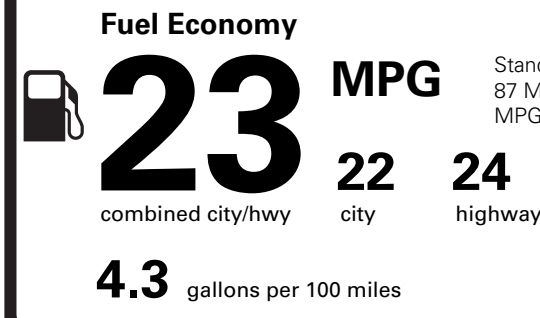

(MSRP)

6,395.00

PRICE INFORMATION

BASE PRICE \$72,600.00
TOTAL OPTIONS/OTHER 10,200.00

(MSRP)

TOTAL VEHICLE & OPTIONS/OTHER 82,800.00
DESTINATION & DELIVERY 2,795.00

OPTIONAL EQUIPMENT/OTHER

- 2026 MODEL YEAR
- ANTIMATTER BLUE METALLIC 395.00
- 3.5L POWERBOOST FULL HYBRID 1,340.00
- HYBRID ELEC 10-SPD AUTO TRN NO CHARGE
- 275/60R20 BSW ALL-SEASON
- 3.73 ELECTRONIC LOCK RR AXLE NO CHARGE
- 7400# GVWR PACKAGE
- PLATINUM SATIN APPEARANCE PKG 395.00
- .20" POLISHED ALUMINUM WHEEL
- 50 STATE EMISSIONS NO CHARGE
- TWIN PANEL MOONROOF 1,495.00
- PRO POWER ONBOARD - 7.2KW
- BLUECRUISE EQUIP: 1YR+90D PLAN
- PRO ACCESS TAILGATE
- STANDARD FUEL TANK
- CONN PKG: 1 YR INCL W/FORD APP
- LED TAIL LAMP
- AMBIENT LIGHTING
- WHEEL WELL LINER 180.00

EPA DOT Fuel Economy and Environment

Gasoline Vehicle

You spend \$2,250 more in fuel costs over 5 years compared to the average new vehicle.

Annual fuel cost \$2,150

Actual results will vary for many reasons, including driving conditions and how you drive and maintain your vehicle. The average new vehicle gets 29 MPG and costs \$8,500 to fuel over 5 years. Cost estimates are based on 15,000 miles per year at \$3.30 per gallon. MPGe is miles per gasoline gallon equivalent. Vehicle emissions are a significant cause of climate change and smog.