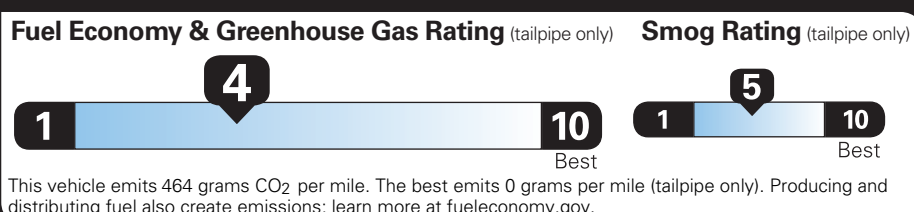

(MSRP)

6,395.00

PRICE INFORMATION

BASE PRICE \$72,600.00
TOTAL OPTIONS/OTHER 10,455.00

(MSRP)

TOTAL VEHICLE & OPTIONS/OTHER 83,055.00
DESTINATION & DELIVERY 2,795.00

OPTIONAL EQUIPMENT/OTHER

- 2026 MODEL YEAR
- RUBY RED METALLIC TINTED CC 495.00
- 275/60R20 BSW ALL-TERRAIN
- 3.55 MAX TOW E-LOCK REAR AXLE 395.00
- 7100# GVWR PACKAGE
- FRONT LICENSE PLATE BRACKET NO CHARGE
- PLATINUM SATIN APPEARANCE PKG 395.00
- .20" POLISHED ALUMINUM WHEEL
- 50 STATE EMISSIONS NO CHARGE
- TWIN PANEL MOONROOF 1,495.00
- PRO POWER ONBOARD - 2 KW
- FLOOR LINER - TRAY STYLE 200.00
- BLUECRUISE EQUIP: 1YR+90D PLAN
- PRO ACCESS TAILGATE NO CHARGE
- EXTENDED RANGE 36GAL FUEL TANK
- SECURICODE KEYLESS-KEYPAD 455.00
- CONN PKG: 1 YR INCL W/FORD APP
- LED TAIL LAMP
- AMBIENT LIGHTING
- BEDLINER-TOUGHBED SPRAYIN*ACCY 625.00

625.00

EPA DOT Fuel Economy and Environment

Gasoline Vehicle

You spend **\$4,500** more in fuel costs over 5 years compared to the average new vehicle.

Annual fuel cost **\$2,600**

Actual results will vary for many reasons, including driving conditions and how you drive and maintain your vehicle. The average new vehicle gets 29 MPG and costs \$8,500 to fuel over 5 years. Cost estimates are based on 15,000 miles per year at \$3.30 per gallon. MPGe is miles per gasoline gallon equivalent. Vehicle emissions are a significant cause of climate change and smog.