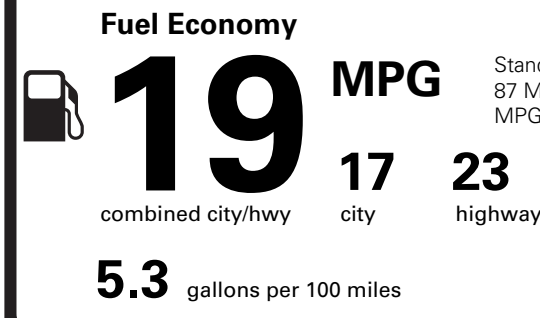

(MSRP)

6,395.00

PRICE INFORMATION

BASE PRICE \$72,600.00
TOTAL OPTIONS/OTHER 10,455.00

(MSRP)

TOTAL VEHICLE & OPTIONS/OTHER 83,055.00
DESTINATION & DELIVERY 2,795.00

OPTIONAL EQUIPMENT/OTHER

- 2026 MODEL YEAR
- RUBY RED METALLIC TINTED CC 495.00
- 275/60R20 BSW ALL-TERRAIN
- 3.55 MAX TOW E-LOCK REAR AXLE 395.00
- 7100# GVWR PACKAGE
- FRONT LICENSE PLATE BRACKET NO CHARGE
- PLATINUM SATIN APPEARANCE PKG 395.00
- .20" POLISHED ALUMINUM WHEEL
- 50 STATE EMISSIONS NO CHARGE
- TWIN PANEL MOONROOF 1,495.00
- PRO POWER ONBOARD - 2 KW
- FLOOR LINER - TRAY STYLE 200.00
- BLUECRUISE EQUIP: 1YR+90D PLAN
- PRO ACCESS TAILGATE NO CHARGE
- EXTENDED RANGE 36GAL FUEL TANK
- SECURICODE KEYLESS-KEYPAD 455.00
- CONN PKG: 1 YR INCL W/FORD APP
- LED TAIL LAMP
- AMBIENT LIGHTING
- BEDLINER-TOUGHBED SPRAYIN*ACCY 625.00

NO CHARGE

395.00

NO CHARGE

1,495.00

200.00

NO CHARGE

455.00

NO CHARGE

625.00

EPA DOT Fuel Economy and Environment

Gasoline Vehicle

You spend **\$4,500** more in fuel costs over 5 years compared to the average new vehicle.

Annual fuel cost **\$2,600**

Actual results will vary for many reasons, including driving conditions and how you drive and maintain your vehicle. The average new vehicle gets 29 MPG and costs \$8,500 to fuel over 5 years. Cost estimates are based on 15,000 miles per year at \$3.30 per gallon. MPGe is miles per gasoline gallon equivalent. Vehicle emissions are a significant cause of climate change and smog.