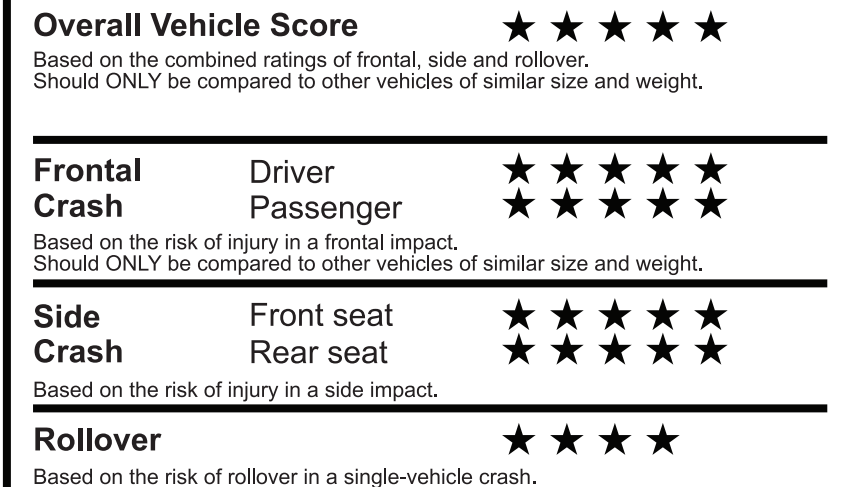

(MSRP)

6,395.00

PRICE INFORMATION

BASE PRICE \$72,600.00
TOTAL OPTIONS/OTHER 10,455.00

(MSRP)

TOTAL VEHICLE & OPTIONS/OTHER 83,055.00
DESTINATION & DELIVERY 2,795.00

OPTIONAL EQUIPMENT/OTHER

- 2026 MODEL YEAR
- RUBY RED METALLIC TINTED CC 495.00
- 275/60R20 BSW ALL-TERRAIN
- 3.55 MAX TOW E-LOCK REAR AXLE 395.00
- 7100# GVWR PACKAGE
- FRONT LICENSE PLATE BRACKET NO CHARGE
- PLATINUM SATIN APPEARANCE PKG 395.00
- .20" POLISHED ALUMINUM WHEEL
- 50 STATE EMISSIONS NO CHARGE
- TWIN PANEL MOONROOF 1,495.00
- PRO POWER ONBOARD - 2 KW
- FLOOR LINER - TRAY STYLE 200.00
- BLUECRUISE EQUIP: 1YR+90D PLAN
- PRO ACCESS TAILGATE NO CHARGE
- EXTENDED RANGE 36GAL FUEL TANK
- SECURICODE KEYLESS-KEYPAD 455.00
- CONN PKG: 1 YR INCL W/FORD APP
- LED TAIL LAMP
- AMBIENT LIGHTING
- BEDLINER-TOUGHBED SPRAYIN*ACCY 625.00

fueleconomy.gov

Calculate personalized estimates and compare vehicles

GOVERNMENT 5-STAR SAFETY RATINGS

Star ratings range from 1 to 5 stars (★★★★★), with 5 being the highest. Source: National Highway Traffic Safety Administration (NHTSA). www.safercar.gov or 1-888-327-4236