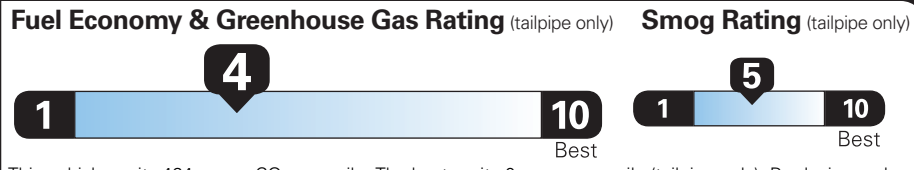

NO CHARGE

1,495.00

NO CHARGE

1,320.00

455.00

EPA DOT Fuel Economy and Environment

Gasoline Vehicle

Fuel Economy 19 MPG combined city/hwy 17 city 23 highway 5.3 gallons per 100 miles

Standard Pickup Trucks range from 12 to 87 MPG. The best vehicle rates 146 MPGe.

You spend \$4,500

more in fuel costs over 5 years compared to the average new vehicle.

Annual fuel cost \$2,600

Actual results will vary for many reasons, including driving conditions and how you drive and maintain your vehicle. The average new vehicle gets 29 MPG and costs \$8,500 to fuel over 5 years. Cost estimates are based on 15,000 miles per year at \$3.30 per gallon. MPGe is miles per gasoline gallon equivalent. Vehicle emissions are a significant cause of climate change and smog.