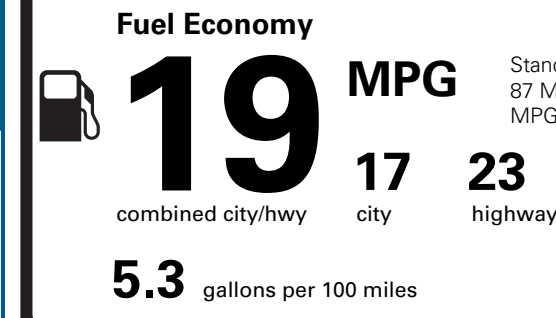

EPA DOT Fuel Economy and Environment

Gasoline Vehicle