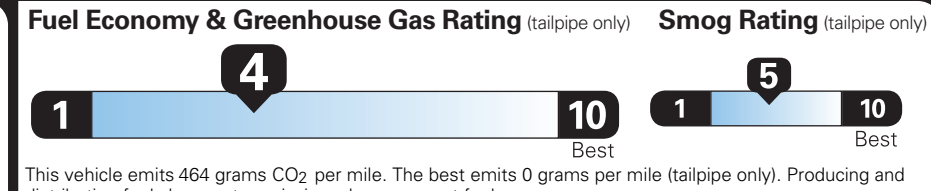

You spend
$4,500
more in fuel costs over 5 years compared to the average new vehicle.

Annual fuel cost
$2,600

Actual results will vary for many reasons, including driving conditions and how you drive and maintain your vehicle. The average new vehicle gets 29 MPG and costs $8,500 to fuel over 5 years. Cost estimates are based on 15,000 miles per year at $3.30 per gallon. MPGe is miles per gasoline gallon equivalent. Vehicle emissions are a significant cause of climate change and smog.

fueleconomy.gov

Calculate personalized estimates and compare vehicles