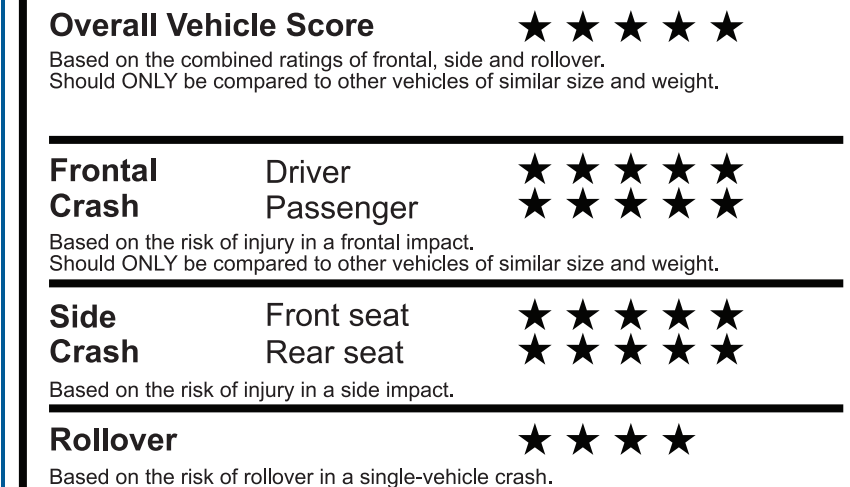

GOVERNMENT 5-STAR SAFETY RATINGS

Star ratings range from 1 to 5 stars (★★★★★), with 5 being the highest.
Source: National Highway Traffic Safety Administration (NHTSA).
www.safercar.gov or 1-888-327-4236

Download the Ford app

1. Connect your Ford with your phone*
2. Available Remote Features
3. Remote Start, Lock and Unlock
   - GPS Location
   - Vehicle Health Monitoring

Insist on Ford Protect! The only extended service plan fully backed by Ford and honored at every Ford dealership in the U.S., Canada and Mexico. See your Ford dealer or visit www.FordOwner.com.

Get Prequalified now at www.ford.com/finance

RAMP ONE		CONVOY	TOTAL MSRP $84,440.00
CO59			
RAMP TWO		ITEM #:	Scan The QR Code to get more details about this vehicle
		47-J455 O/T 1	
This label is affixed pursuant to the Federal Automobile Information Disclosure Act. Gasoline, License, and Title Fees, State and Local taxes are not included. Dealer installed options or accessories are not included unless listed above.			SPECIAL ORDER TF181 N RB 2X 645 002765 06 18 26

WARNING: Operating, servicing and maintaining a passenger vehicle, pickup truck, van, or off-road vehicle can expose you to chemicals including engine exhaust, carbon monoxide, phthalates, and lead, which are known to the State of California to cause cancer and birth defects or other reproductive harm. To minimize exposure, avoid breathing exhaust, do not idle the engine except as necessary, service your vehicle in a well-ventilated area and wear gloves or wash your hands frequently when servicing your vehicle. For more information go to www.P65Warnings.ca.gov/passenger-vehicle.