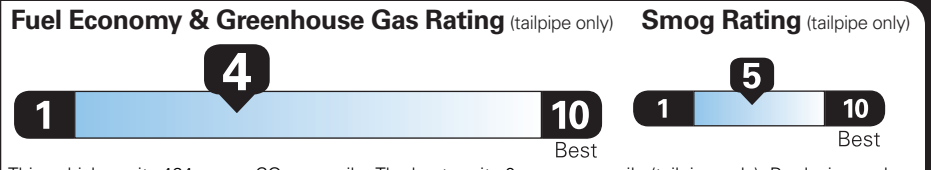

INCLUDED ON THIS VEHICLE

EQUIPMENT GROUP 701A PLATINUM SERIES

(MSRP)

1,350.00

OPTIONAL EQUIPMENT/OTHER

2026 MODEL YEAR STAR WHITE METALLIC TRICOAT 275/60R20 BSW ALL-TERRAIN 3.55 ELECTRONIC LOCK RR AXLE 7100# GVWR PACKAGE PRO POWER ONBOARD - 2 KW FLOOR LINER - TRAY STYLE BLUECRUISE EQUIP: 1YR+90D PLAN FX4 OFF-ROAD PACKAGE .SKID PLATES TAILGATE STEP AND WORK SURFACE 20" PAINTED GLOSS EBONY BLACK EXTENDED RANGE 36GAL FUEL TANK CONN PKG: 1 YR INCL W/FORD APP LED TAIL LAMP AMBIENT LIGHTING

(MSRP)

995.00

NO CHARGE

NO CHARGE

1,320.00

PRICE INFORMATION

BASE PRICE $72,600.00 TOTAL OPTIONS/OTHER 3,665.00

TOTAL VEHICLE & OPTIONS/OTHER DESTINATION & DELIVERY 76,265.00 2,795.00

TOTAL MSRP $79,060.00

Scan The QR Code to get more details about this vehicle

This label is affixed pursuant to the Federal Automobile Information Disclosure Act. Gasoline, License, and Title Fees, State and Local taxes are not included. Dealer installed options or accessories are not included unless listed above.

TE291 N RB 2X 645 000616 05 29 26

EPA DOT Fuel Economy and Environment

Gasoline Vehicle

Fuel Economy 19 MPG combined city/hwy 17 city 23 highway 5.3 gallons per 100 miles

Standard Pickup Trucks range from 12 to 87 MPG. The best vehicle rates 146 MPGe.

You spend $4,500 more in fuel costs over 5 years compared to the average new vehicle.

Annual fuel cost $2,600

Actual results will vary for many reasons, including driving conditions and how you drive and maintain your vehicle. The average new vehicle gets 29 MPG and costs $8,500 to fuel over 5 years. Cost estimates are based on 15,000 miles per year at $3.30 per gallon. MPGe is miles per gasoline gallon equivalent. Vehicle emissions are a significant cause of climate change and smog.

fueleconomy.gov

Calculate personalized estimates and compare vehicles

GOVERNMENT 5-STAR SAFETY RATINGS

Table showing safety ratings: Overall Vehicle Score (5 stars), Frontal Crash (5 stars), Side Crash (5 stars), Rollover (4 stars).

Star ratings range from 1 to 5 stars (★★★★★), with 5 being the highest. Source: National Highway Traffic Safety Administration (NHTSA). www.safercar.gov or 1-888-327-4236

WARNING: Operating, servicing and maintaining a passenger vehicle, pickup truck, van, or off-road vehicle can expose you to chemicals including engine exhaust, carbon monoxide, phthalates, and lead, which are known to the State of California to cause cancer and birth defects or other reproductive harm. To minimize exposure, avoid breathing exhaust, do not idle the engine except as necessary, service your vehicle in a well-ventilated area and wear gloves or wash your hands frequently when servicing your vehicle. For more information go to www.P65Warnings.ca.gov/passenger-vehicle.