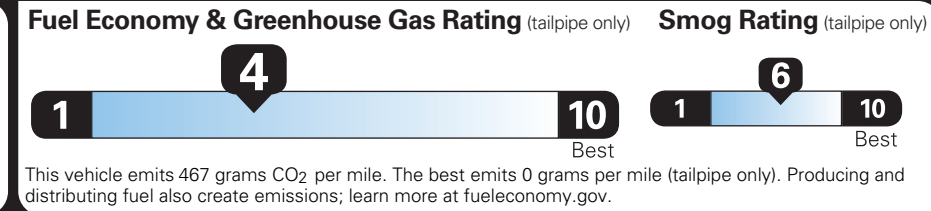

Actual results will vary for many reasons, including driving conditions and how you drive and maintain your vehicle. The average new vehicle gets 28 MPG and costs $9,500 to fuel over 5 years. Cost estimates are based on 15,000 miles per year at $3.50 per gallon. MPGe is miles per gasoline gallon equivalent. Vehicle emissions are a significant cause of climate change and smog.

fueleconomy.gov

Calculate personalized estimates and compare vehicles