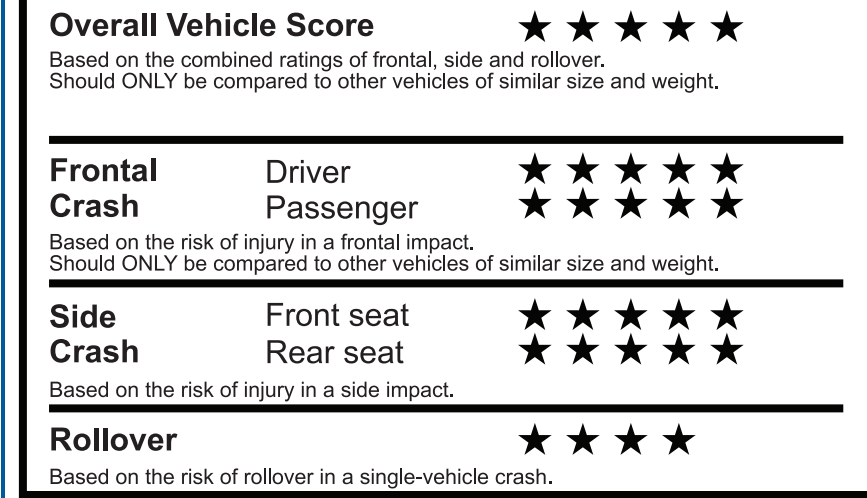

fueleconomy.gov

Calculate personalized estimates and compare vehicles

GOVERNMENT 5-STAR SAFETY RATINGS

Star ratings range from 1 to 5 stars (★★★★★), with 5 being the highest. Source: National Highway Traffic Safety Administration (NHTSA). www.safercar.gov or 1-888-327-4236