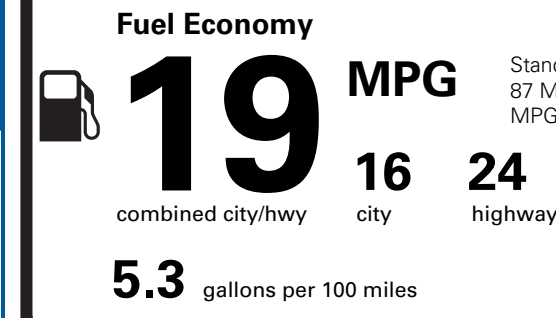

495.00

NO CHARGE

NO CHARGE

1,320.00

625.00

EPA DOT Fuel Economy and Environment

Gasoline Vehicle

Standard Pickup Trucks range from 12 to 87 MPG. The best vehicle rates 140 MPGe.

You spend \$4,250 more in fuel costs over 5 years compared to the average new vehicle.

Annual fuel cost \$2,750

Actual results will vary for many reasons, including driving conditions and how you drive and maintain your vehicle. The average new vehicle gets 28 MPG and costs \$9,500 to fuel over 5 years. Cost estimates are based on 15,000 miles per year at \$3.50 per gallon. MPGe is miles per gasoline gallon equivalent. Vehicle emissions are a significant cause of climate change and smog.