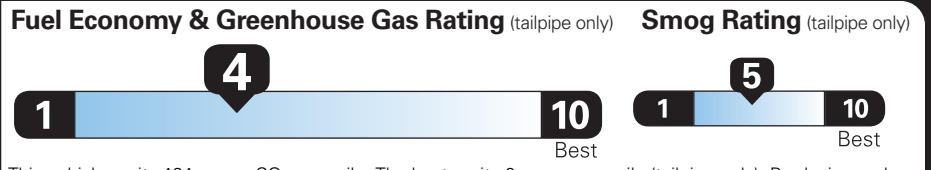

EPA DOT Fuel Economy and Environment

Gasoline Vehicle

Fuel Economy 19 MPG combined city/hwy 17 city 23 highway 5.3 gallons per 100 miles

Standard Pickup Trucks range from 12 to 87 MPG. The best vehicle rates 146 MPGe.

You spend \$4,500

more in fuel costs over 5 years compared to the average new vehicle.

Annual fuel cost \$2,600

Actual results will vary for many reasons, including driving conditions and how you drive and maintain your vehicle. The average new vehicle gets 29 MPG and costs \$8,500 to fuel over 5 years.