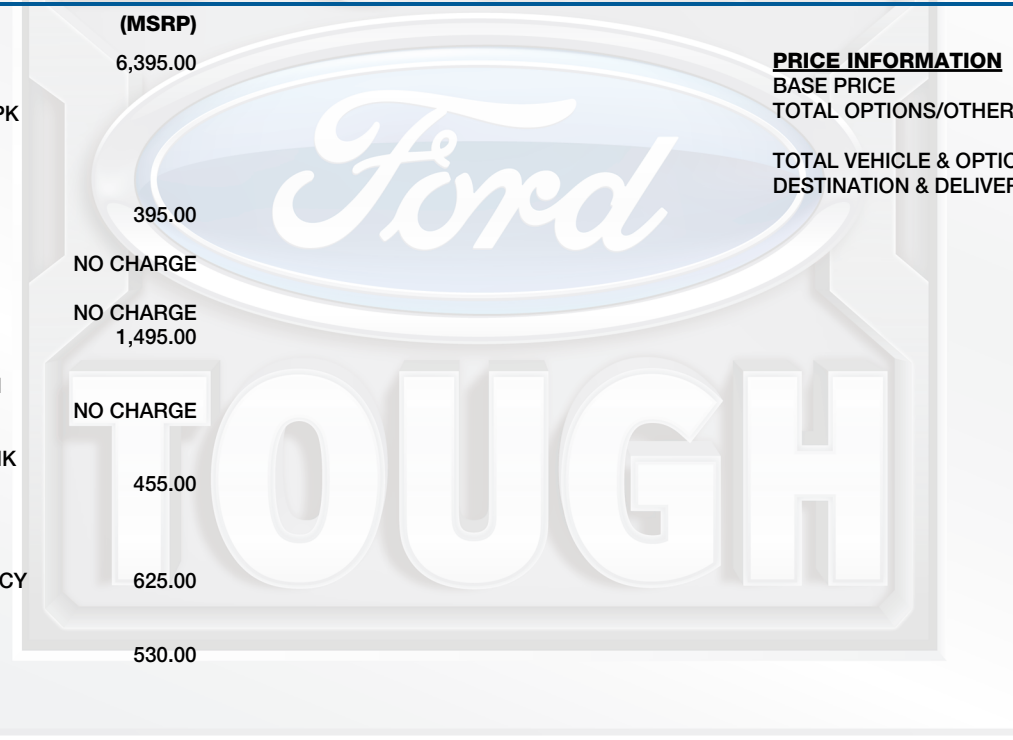

395.00

NO CHARGE

NO CHARGE 1,495.00

NO CHARGE

455.00

625.00

DEALER INSTALLED OPTIONS

Illuminated Ford Logo Badge 530.00