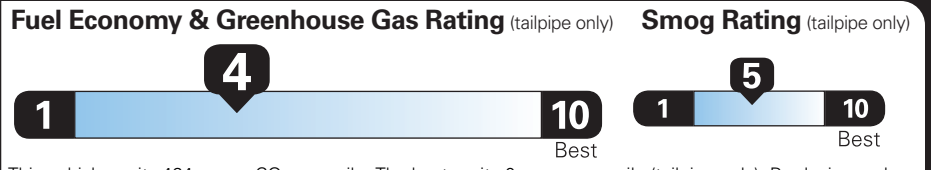

NO CHARGE 1,495.00 NO CHARGE 1,320.00 NO CHARGE 455.00 745.00 625.00

EPA DOT Fuel Economy and Environment

Gasoline Vehicle

Fuel Economy 19 MPG combined city/hwy 17 city 23 highway 5.3 gallons per 100 miles

Standard Pickup Trucks range from 12 to 87 MPG. The best vehicle rates 146 MPGe.

You spend \$4,500 more in fuel costs over 5 years compared to the average new vehicle.

Annual fuel cost \$2,600

Actual results will vary for many reasons, including driving conditions and how you drive and maintain your vehicle. The average new vehicle gets 29 MPG and costs \$8,500 to fuel over 5 years. Cost estimates are based on 15,000 miles per year at \$3.30 per gallon. MPGe is miles per gasoline gallon equivalent. Vehicle emissions are a significant cause of climate change and smog.