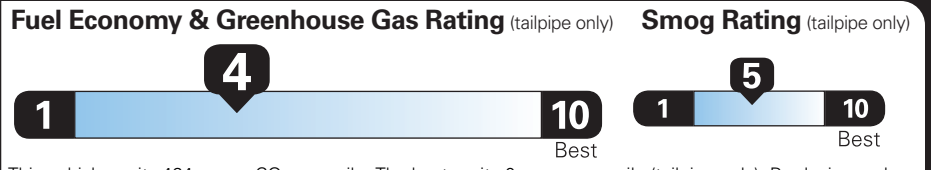

NO CHARGE 1,495.00 NO CHARGE 1,320.00 NO CHARGE 455.00 625.00

EPA DOT Fuel Economy and Environment

Gasoline Vehicle

Fuel Economy 19 MPG combined city/hwy 17 city 23 highway 5.3 gallons per 100 miles

Standard Pickup Trucks range from 12 to 87 MPG. The best vehicle rates 146 MPGe.

You spend \$4,500 more in fuel costs over 5 years compared to the average new vehicle.

Annual fuel cost \$2,600

Actual results will vary for many reasons, including driving conditions and how you drive and maintain your vehicle. The average new vehicle gets 29 MPG and costs \$8,500 to fuel over 5 years.