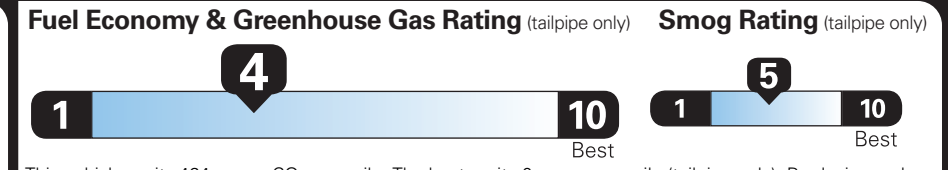

995.00

EPA DOT Fuel Economy and Environment

Gasoline Vehicle

Fuel Economy
19 MPG
combined city/hwy
17 city
23 highway
5.3 gallons per 100 miles

Standard Pickup Trucks range from 12 to 87 MPG. The best vehicle rates 146 MPGe.

You spend
\$4,500
more in fuel costs over 5 years compared to the average new vehicle.

Annual fuel cost
\$2,600

This vehicle emits 464 grams CO₂ per mile. The best emits 0 grams per mile (tailpipe only). Producing and distributing fuel also create emissions; learn more at fueleconomy.gov.