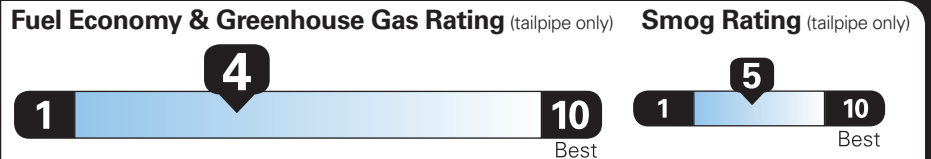

EPA DOT Fuel Economy and Environment

Gasoline Vehicle

Fuel Economy 19 MPG combined city/hwy 17 city 23 highway 5.3 gallons per 100 miles

Standard Pickup Trucks range from 12 to 87 MPG. The best vehicle rates 146 MPGe.

You spend $4,500

more in fuel costs over 5 years compared to the average new vehicle.

Annual fuel cost $2,600

Actual results will vary for many reasons, including driving conditions and how you drive and maintain your vehicle. The average new vehicle gets 29 MPG and costs $8,500 to fuel over 5 years. Cost estimates are based on 15,000 miles per year at $3.30 per gallon. MPGe is miles per gasoline gallon equivalent. Vehicle emissions are a significant cause of climate change and smog.

fueleconomy.gov

Calculate personalized estimates and compare vehicles

GOVERNMENT 5-STAR SAFETY RATINGS

Table showing safety ratings: Overall Vehicle Score (5 stars), Frontal Crash (5 stars), Side Crash (5 stars), Rollover (4 stars).

Star ratings range from 1 to 5 stars (★★★★★), with 5 being the highest. Source: National Highway Traffic Safety Administration (NHTSA). www.safercar.gov or 1-888-327-4236

49 BUILT YEARS Ford TOUGH F-SERIES AMERICA'S BEST SELLING TRUCKS

Download the Ford app. Connect your Ford with your phone. Available Remote Features: Remote Start, Lock and Unlock, GPS Location, Vehicle Health Monitoring.

Ford Protect. Insist on Ford Protect! The only extended service plan fully backed by Ford and honored at every Ford dealership in the U.S., Canada and Mexico.

Ford Credit. Get Prequalified now at www.ford.com/finance

Table with vehicle identification details: RAMP ONE CH02, RAMP TWO CONVoy, ITEM #: 21-6425 O/T 2, TOTAL MSRP $85,430.00, and VIN TF161 N RB 2X 645 002923 06 16 26.