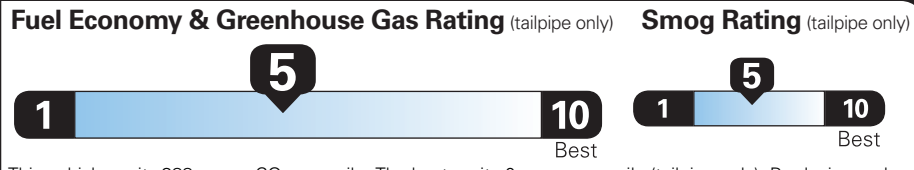

TD281 N RB 2X 640 005443 04 28 26

EPA DOT Fuel Economy and Environment

Gasoline Vehicle

Fuel Economy 23 MPG combined city/hwy, 22 city, 24 highway. 4.3 gallons per 100 miles.

Standard Pickup Trucks range from 12 to 87 MPG. The best vehicle rates 146 MPGe.

You spend \$2,250 more in fuel costs over 5 years compared to the average new vehicle.

Annual fuel cost \$2,150

Actual results will vary for many reasons, including driving conditions and how you drive and maintain your vehicle. The average new vehicle gets 29 MPG and costs \$8,500 to fuel over 5 years.