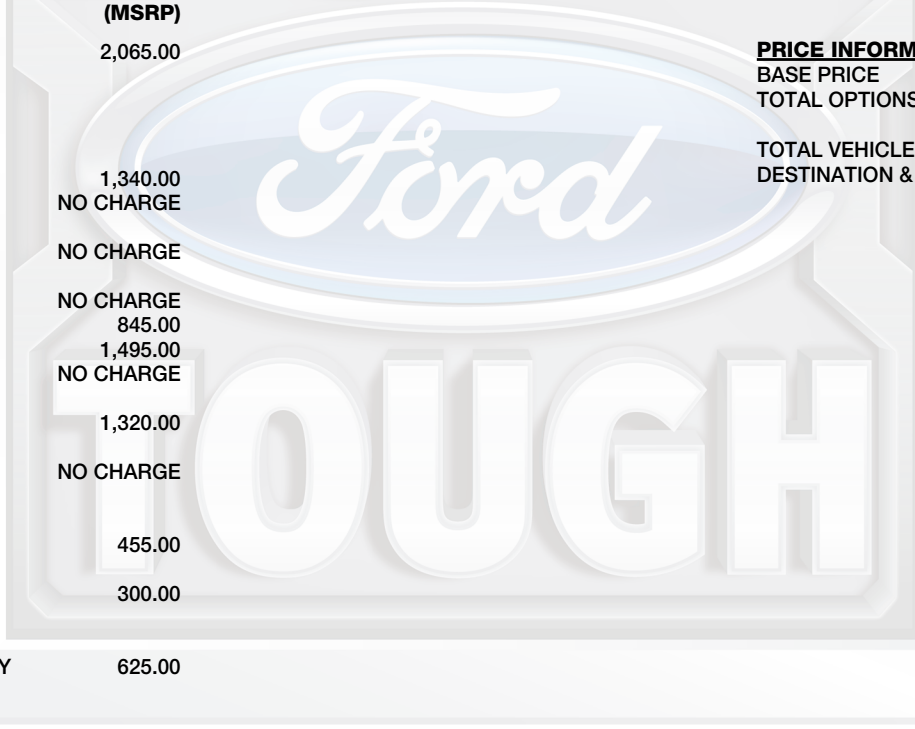

ford.com

VEHICLE DESCRIPTION

F-150

2026 F-150 4X4 SUPERCREW 145" WHEELBASE 3.5L POWERBOOST FULL HYBRID HYBRID ELEC 10-SPD AUTO TRN

EXTERIOR AGATE BLACK METALLIC INTERIOR JAVA LEATHER

TF A47019

STANDARD EQUIPMENT INCLUDED AT NO EXTRA CHARGE

Table with 4 columns: EXTERIOR, INTERIOR, FUNCTIONAL, SAFETY/SECURITY. Lists various vehicle features and options.

INCLUDED ON THIS VEHICLE

Table listing included equipment (EQUIPMENT GROUP 601A, KING RANCH SERIES) and optional equipment (MARSH GRAY ACCENT, 3.5L POWERBOOST FULL HYBRID, etc.) with MSRP values.

(MSRP)

PRICE INFORMATION

Table showing price information: BASE PRICE $69,625.00, TOTAL OPTIONS/OTHER $8,445.00, TOTAL VEHICLE & OPTIONS/OTHER $78,070.00, DESTINATION & DELIVERY $2,795.00.

EPA DOT Fuel Economy and Environment

Gasoline Vehicle

Fuel Economy section showing 23 MPG combined city/hwy, 22 city, 24 highway, and 4.3 gallons per 100 miles.

Standard Pickup Trucks range from 12 to 87 MPG. The best vehicle rates 146 MPGe.

You spend $2,250 more in fuel costs over 5 years compared to the average new vehicle.

Annual fuel cost $2,150

Fuel Economy & Greenhouse Gas Rating (tailpipe only) and Smog Rating (tailpipe only) showing 5 stars for both.

Actual results will vary for many reasons, including driving conditions and how you drive and maintain your vehicle. The average new vehicle gets 29 MPG and costs $8,500 to fuel over 5 years.

fueleconomy.gov

Calculate personalized estimates and compare vehicles

GOVERNMENT 5-STAR SAFETY RATINGS section showing Overall Vehicle Score (5 stars), Frontal Crash (5 stars), Side Crash (5 stars), and Rollover (4 stars).

48 BUILT YEARS TOUGH F-SERIES AMERICA'S BEST SELLING TRUCKS. Includes text about FordPass Connect modem and service.

Table with RAMP ONE (RA88), RAMP TWO, and RAIL (ITEM #: 52-D08D O/T 2).

TOTAL MSRP $80,865.00

Scan The QR Code to get more details about this vehicle

This label is affixed pursuant to the Federal Automobile Information Disclosure Act. Gasoline, License, and Title Fees, State and Local taxes are not included.

TC121 N RB 2X 640 002319 03 12 26

Barcode and VIN: 1FTFW6LD7TFA47019

WARNING: Operating, servicing and maintaining a passenger vehicle, pickup truck, van, or off-road vehicle can expose you to chemicals including engine exhaust, carbon monoxide, phthalates, and lead.

Ford Credit logo and text: Get Prequalified now at www.ford.com/finance