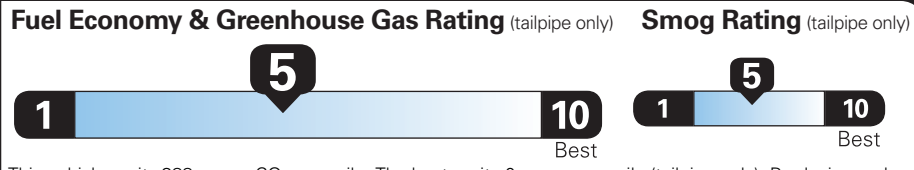

TD081 N RB 2X 640 002847 04 08 26

EPA DOT Fuel Economy and Environment

Gasoline Vehicle

Fuel Economy 23 MPG combined city/hwy, 22 city, 24 highway. 4.3 gallons per 100 miles.

Standard Pickup Trucks range from 12 to 87 MPG. The best vehicle rates 146 MPGe.

You spend \$2,250 more in fuel costs over 5 years compared to the average new vehicle.

Annual fuel cost \$2,150

Actual results will vary for many reasons, including driving conditions and how you drive and maintain your vehicle. The average new vehicle gets 29 MPG and costs \$8,500 to fuel over 5 years.