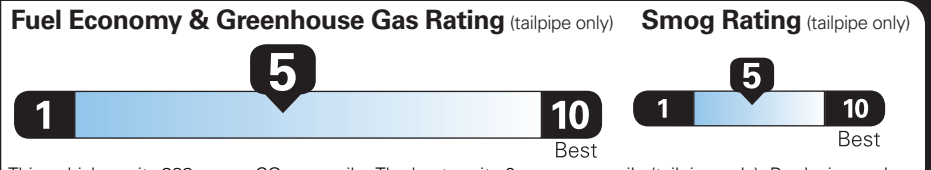

INCLUDED ON THIS VEHICLE

EQUIPMENT GROUP 601A KING RANCH SERIES

(MSRP) 2,065.00

OPTIONAL EQUIPMENT/OTHER

2026 MODEL YEAR ANTIMATTER BLUE METALLIC MARSH GRAY ACCENT 3.5L POWERBOOST FULL HYBRID HYBRID ELEC 10-SPD AUTO TRN 275/50R22 BSW ALL-SEASON 3.73 ELECTRONIC LOCK RR AXLE 7400# GVWR PACKAGE ADVANCED HEADS-UP DISPLAY TWIN PANEL MOONROOF FLOOR LINER - TRAY STYLE PRO POWER ONBOARD - 7.2KW BLUECRUISE EQUIP: 1YR+90D PLAN PRO ACCESS TAILGATE 22" PREM PAINTED W/CHRM INSERT STANDARD FUEL TANK SECURICODE KEYLESS-KEYPAD CONN PKG: 1 YR INCL W/FORD APP LED TAIL LAMP AMBIENT LIGHTING WHEEL WELL LINER BEDLINER-TOUGHBED SPRAYIN*ACCY

(MSRP) 395.00 1,340.00 NO CHARGE NO CHARGE NO CHARGE 845.00 1,495.00 200.00 850.00 NO CHARGE 1,435.00 455.00 180.00 625.00

DEALER INSTALLED OPTIONS

Illuminated Ford Logo Badge

(MSRP) 530.00

PRICE INFORMATION

Table with 2 columns: PRICE INFORMATION, (MSRP). Rows include BASE PRICE, TOTAL OPTIONS/OTHER, TOTAL VEHICLE & OPTIONS/OTHER, DESTINATION & DELIVERY.

EPA DOT Fuel Economy and Environment

Gasoline Vehicle

Fuel Economy 23 MPG combined city/hwy, 22 city, 24 highway. 4.3 gallons per 100 miles.

Standard Pickup Trucks range from 12 to 87 MPG. The best vehicle rates 146 MPGe.

You spend $2,250 more in fuel costs over 5 years compared to the average new vehicle.

Annual fuel cost $2,150

Actual results will vary for many reasons, including driving conditions and how you drive and maintain your vehicle. The average new vehicle gets 29 MPG and costs $8,500 to fuel over 5 years.

fueleconomy.gov

Calculate personalized estimates and compare vehicles

GOVERNMENT 5-STAR SAFETY RATINGS

Overall Vehicle Score ★★★★★. Frontal Crash ★★★★★. Side Crash ★★★★★. Rollover ★★★★★.

Star ratings range from 1 to 5 stars (★★★★★), with 5 being the highest. Source: National Highway Traffic Safety Administration (NHTSA). www.safercar.gov or 1-888-327-4236

49 BUILT YEARS Ford TOUGH F-SERIES AMERICA'S BEST SELLING TRUCKS

Download the Ford app

Available Remote Features: Remote Start, Lock and Unlock, GPS Location, Vehicle Health Monitoring.

Ford Protect! Insist on Ford Protect! The only extended service plan fully backed by Ford and honored at every Ford dealership in the U.S., Canada and Mexico.

Ford Credit Get Prequalified now at www.ford.com/finance

Table with 2 columns: RAMP ONE, RAMP TWO. Rows include CV59, CONVOY, ITEM #: 44-B818 O/T 2.

TOTAL MSRP $82,835.00

Scan The QR Code to get more details about this vehicle

This label is affixed pursuant to the Federal Automobile Information Disclosure Act. Gasoline, License, and Title Fees, State and Local taxes are not included. Dealer installed options or accessories are not included unless listed above.

TD231 N RB 2X 640 003225 04 23 26