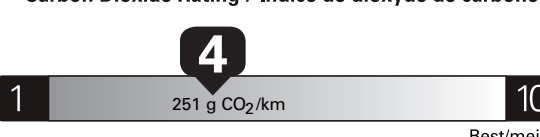

Carbon Dioxide Rating / Indice de dioxyde de carbone