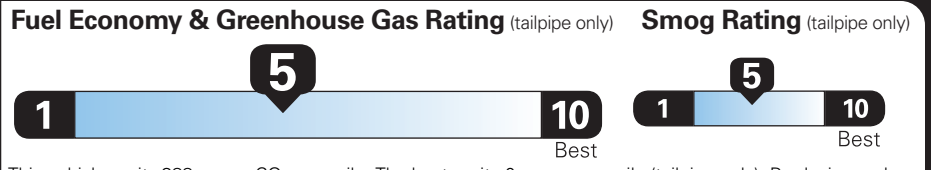

DESTINATION & DELIVERY 2,795.00

EPA DOT Fuel Economy and Environment

Gasoline Vehicle

Fuel Economy: 23 MPG combined city/hwy, 22 city, 24 highway. 4.3 gallons per 100 miles.

Standard Pickup Trucks range from 12 to 87 MPG. The best vehicle rates 146 MPGe.

You spend \$2,250 more in fuel costs over 5 years compared to the average new vehicle.

Annual fuel cost \$2,150

Actual results will vary for many reasons, including driving conditions and how you drive and maintain your vehicle. The average new vehicle gets 29 MPG and costs \$8,500 to fuel over 5 years.