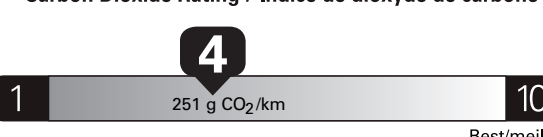

Carbon Dioxide Rating / Indice de dioxyde de carbone