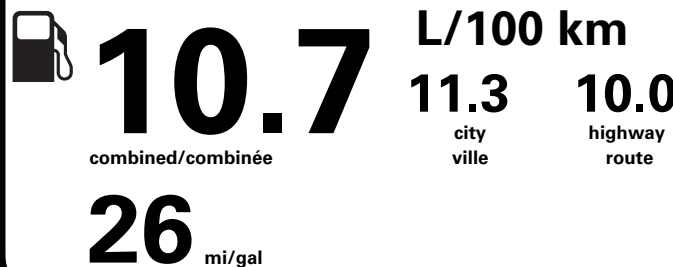

SAFETY/SECURITY

- ADVANCETRAC™/ROLL STABILITY CONTROL
- AIRBAGS - SAFETY CANOPY®
- AIRBAGS-DRIVER/PASSENGER
- CENTRE HIGH MOUNT STOPLAMP
- DAYTIME RUNNING LIGHTS
- PERIMETER ALARM
- SECURE PKG 1 YR INCLUDED
- SECURILOCK® ANTI-THEFT SYS
- SOS POST CRASH ALERT SYST
- TIRE PRESSURE MONITOR SYS

WARRANTY

- 3YR/60,000KM BASIC
- 5YR/100,000KM POWERTRAIN
- ROADSIDE ASSISTANCE 24 HRS

INCLUDED ON THIS VEHICLE

EQUIPMENT GROUP 601A

- •MOBILE OFFICE PACKAGE
- •TOW/HAUL PACKAGE
- •B&O UNLEASHED SOUND SYSTEM
- •AMBIENT LIGHTING

OPTIONAL EQUIPMENT/OTHER

- 2026 MODEL YEAR
- FEDERAL EXCISE TAX
- MARSH GREY ACCENT
- .20" CHROME-LIKE PVD WHEELS
- 3.5L POWERBOOST HYBRID V6
- HEV ELECT 10SPD AUTO TRANS
- 275/60R20 BSW ALL-TERRAIN
- 3.73 ELECTRONIC LOCKING AXLE
- 7400# GVWR PACKAGE
- SKID PLATES
- TWIN PANEL MOONROOF
- FLOOR LINER-TRAY W/CARPET MATS
- PRO POWER ONBOARD - 7.2 KW
- BLUECRUISE - 1 YEAR+90DAY PLAN
- PRO ACCESS TAILGATE
- BED UTILITY PACKAGE
- CONN PKG: 1YR INCL W/FORD APP
- BEDLINER TOUH BED SPRAY-IN

(MSRP)*

100.00

3,000.00

NO CHARGE

NO CHARGE

120.00

1,750.00

300.00

1,000.00

NO CHARGE

700.00

PRICE INFORMATION

BASE PRICE	$98,090.00
TOTAL OPTIONS/OTHER	6,970.00
TOTAL VEHICLE & OPTIONS/OTHER	105,060.00
DESTINATION & DELIVERY	2,695.00

"THIS VEH. NOT INTENDED FOR SALE OR REGISTRATION IN US" RETAIL PRICES EXCLUDE GST/HST

Gasoline Vehicle
Véhicule à essence

Fuel Consumption / Consommation de carburant

Annual fuel **COST**
for an annual distance of 20,000 km, and an average fuel price of $1.50 per litre

$ 3 210

Coût annuel en carburant

pour une distance annuelle de 20 000 km, et un prix moyen du carburant de 1,50 $ par litre

Standard pickup trucks range from /
Les camionnettes ordinaires font entre
2.7 - 19.7 L_e/100 km

L_e is gasoline litre equivalent
L_e signifie litre équivalent d'essence