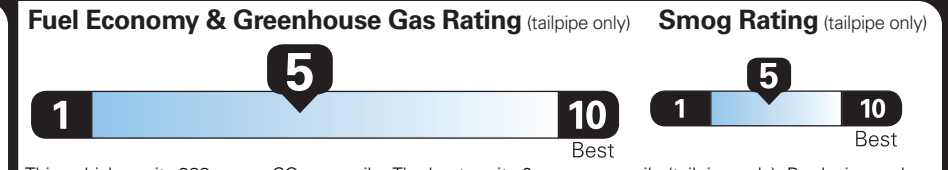

(MSRP)

2,065.00

OPTIONAL EQUIPMENT/OTHER

2026 MODEL YEAR STAR WHITE METALLIC TRICOAT MARSH GRAY ACCENT 3.5L POWERBOOST FULL HYBRID HYBRID ELEC 10-SPD AUTO TRN 275/60R20 BSW ALL-SEASON 3.73 ELECTRONIC LOCK RR AXLE 7400# GVWR PACKAGE FRONT LICENSE PLATE BRACKET ADVANCED HEADS-UP DISPLAY TWIN PANEL MOONROOF BLUECRUISE EQUIP: 1YR+90D PLAN PRO ACCESS TAILGATE 20" CHROME-LIKE PVD WHEELS STANDARD FUEL TANK SECURICODE KEYLESS-KEYPAD CONN PKG: 1 YR INCL W/FORD APP LED TAIL LAMP AMBIENT LIGHTING

(MSRP)

995.00

NO CHARGE

NO CHARGE

NO CHARGE

845.00

1,495.00

NO CHARGE

455.00

PRICE INFORMATION

BASE PRICE $69,625.00 TOTAL OPTIONS/OTHER 7,195.00

TOTAL VEHICLE & OPTIONS/OTHER DESTINATION & DELIVERY 76,820.00 2,795.00

TOTAL MSRP $79,615.00

Scan The QR Code to get more details about this vehicle

This label is affixed pursuant to the Federal Automobile Information Disclosure Act. Gasoline, License, and Title Fees, State and Local taxes are not included. Dealer installed options or accessories are not included unless listed above.

TE121 N RB 2X 640 005263 05 12 26

EPA DOT Fuel Economy and Environment

Gasoline Vehicle

Fuel Economy 23 MPG combined city/hwy 22 city 24 highway 4.3 gallons per 100 miles

Standard Pickup Trucks range from 12 to 87 MPG. The best vehicle rates 146 MPGe.

You spend $2,250 more in fuel costs over 5 years compared to the average new vehicle.

Annual fuel cost $2,150