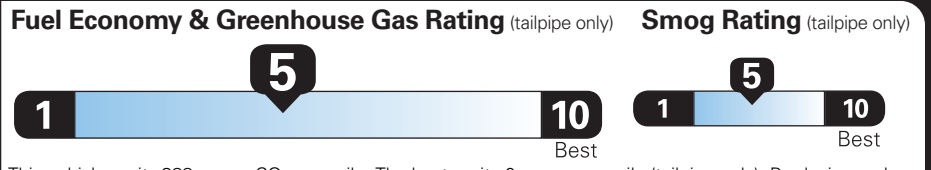

TD201 N RB 2X 640 004526 04 20 26

EPA DOT Fuel Economy and Environment

Gasoline Vehicle

Fuel Economy section showing 23 MPG combined city/hwy, 22 city, 24 highway, and 4.3 gallons per 100 miles.

Standard Pickup Trucks range from 12 to 87 MPG. The best vehicle rates 146 MPGe.

You spend \$2,250 more in fuel costs over 5 years compared to the average new vehicle.

Annual fuel cost \$2,150

Actual results will vary for many reasons, including driving conditions and how you drive and maintain your vehicle. The average new vehicle gets 29 MPG and costs \$8,500 to fuel over 5 years.