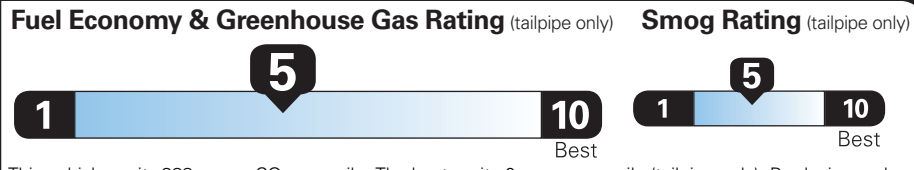

DESTINATION & DELIVERY 2,795.00

(MSRP)

EPA DOT Fuel Economy and Environment

Gasoline Vehicle

Fuel Economy: 23 MPG combined city/hwy, 22 city, 24 highway. 4.3 gallons per 100 miles.

Standard Pickup Trucks range from 12 to 87 MPG. The best vehicle rates 146 MPGe.

You spend \$2,250 more in fuel costs over 5 years compared to the average new vehicle.

Annual fuel cost \$2,150

Actual results will vary for many reasons, including driving conditions and how you drive and maintain your vehicle. The average new vehicle gets 29 MPG and costs \$8,500 to fuel over 5 years.