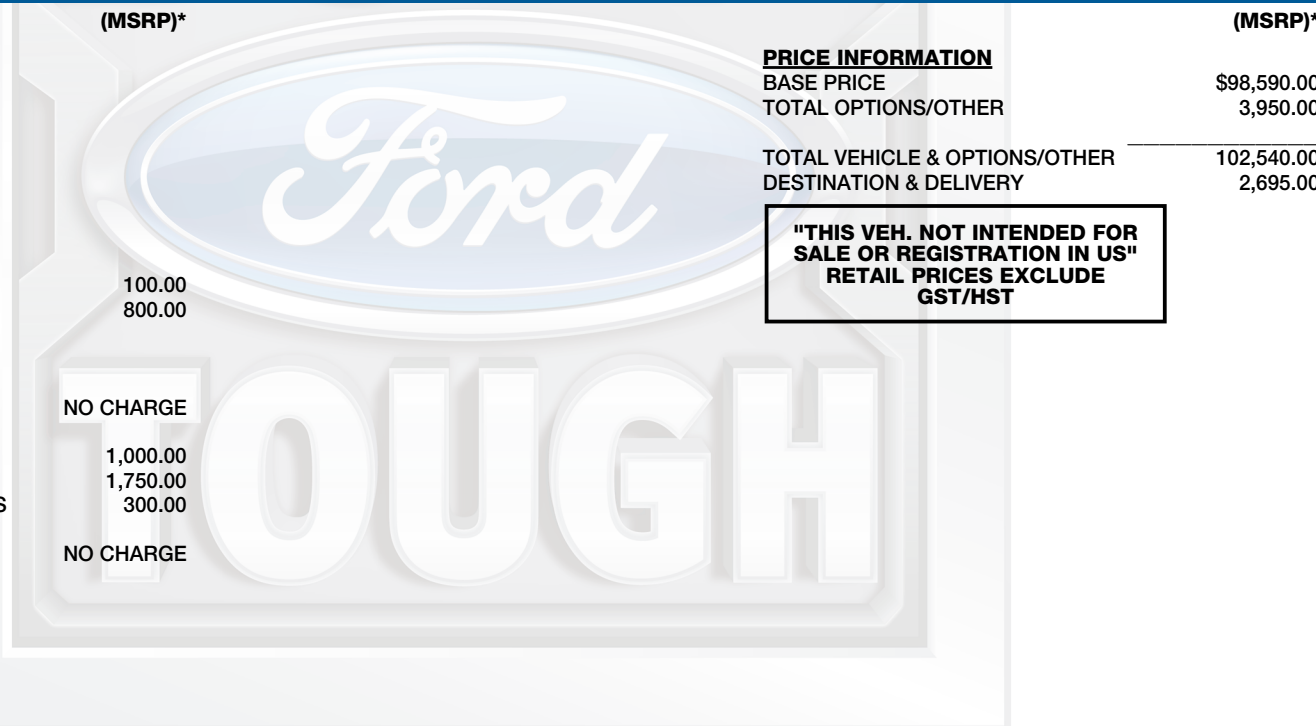

SAFETY/SECURITY

- ADVANCETRAC™W/ ROLL STABILITY CONTROL
- AIRBAGS - SAFETY CANOPY®
- AIRBAGS-DRIVER/PASSENGER
- CENTRE HIGH MOUNT STOPLAMP
- DAYTIME RUNNING LIGHTS
- PERIMETER ALARM
- SECURE PKG 1 YR INCLUDED
- SECURILOCK® ANTI-THEFT SYS
- SOS POST CRASH ALERT SYST
- TIRE PRESSURE MONITOR SYS

WARRANTY

- 3YR/60,000KM BASIC
- 5YR/100,000KM POWERTRAIN
- ROADSIDE ASSISTANCE 24 HRS

INCLUDED ON THIS VEHICLE

EQUIPMENT GROUP 601A

- •MOBILE OFFICE PACKAGE
- •TOW/HAUL PACKAGE
- •B&O UNLEASHED SOUND SYSTEM
- •AMBIENT LIGHTING

OPTIONAL EQUIPMENT/OTHER

- 2026 MODEL YEAR
- FEDERAL EXCISE TAX 100.00
- STAR WHITE METALLIC TRICOAT 800.00
- MARSH GREY ACCENT
- .20" CHROME-LIKE PVD WHEELS
- 275/60R20 BSW ALL-TERRAIN
- 3.55 ELECTRONIC LOCKING AXLE
- 7100# GVWR PACKAGE
- HEAD-UP DISPLAY 1,000.00
- TWIN PANEL MOONROOF 1,750.00
- FLOOR LINER-TRAY W/CARPET MATS 300.00
- BLUECRUISE - 1 YEAR+90DAY PLAN
- PRO ACCESS TAILGATE
- BED UTILITY PACKAGE
- CONN PKG: 1YR INCL W/FORD APP

(MSRP)*

100.00
800.00

NO CHARGE

1,000.00
1,750.00
300.00

NO CHARGE

PRICE INFORMATION

BASE PRICE	$98,590.00
TOTAL OPTIONS/OTHER	3,950.00
TOTAL VEHICLE & OPTIONS/OTHER	102,540.00
DESTINATION & DELIVERY	2,695.00

(MSRP)*

"THIS VEH. NOT INTENDED FOR SALE OR REGISTRATION IN US" RETAIL PRICES EXCLUDE GST/HST

SOLD TO/VENDU A Brown Bros Ford Lincoln Sales 270 S E Marine Drive Vancouver BC CAN V5X 2S6		B70 031	RAMP ONE/ TERMINAL UN CA8B	DEALER NO./CONCESSIONNAIRE B70 031	TOTAL MSRP $105,235.00
SHIP TO (IF OTHER THAN SOLD TO) / EXPEDIER A (SI AUTRE QUE L'ACHETEUR) Brown Bros Ford Lincoln Sales 1222 East 67th Avenue Vancouver BC		B7 031	RAMP TWO/ TERMINAL DEUX	FINAL ASSEMBLY PLANT/ USINE DE MONTAGE DEARBORN	
SHIP THROUGH/EXPEDIER VIA		METHOD OF TRANSP / MODE DE TRANSPORT CONVOY		ITEM #: B7-J188 O/T 2	* MANUFACTURER'S SUGGESTED RETAIL PRICE = MSRP * NOTE: THIS PRICE HAS BEEN DEVELOPED AS A GUIDE. DEALERS MAY SELL FOR LESS AND ARE NOT UNDER ANY OBLIGATION TO ACCEPT THIS SUGGESTED RETAIL PRICE.
TD141 N RE 2X 645 000718 04 14 26					

Gasoline Vehicle
Véhicule à essence