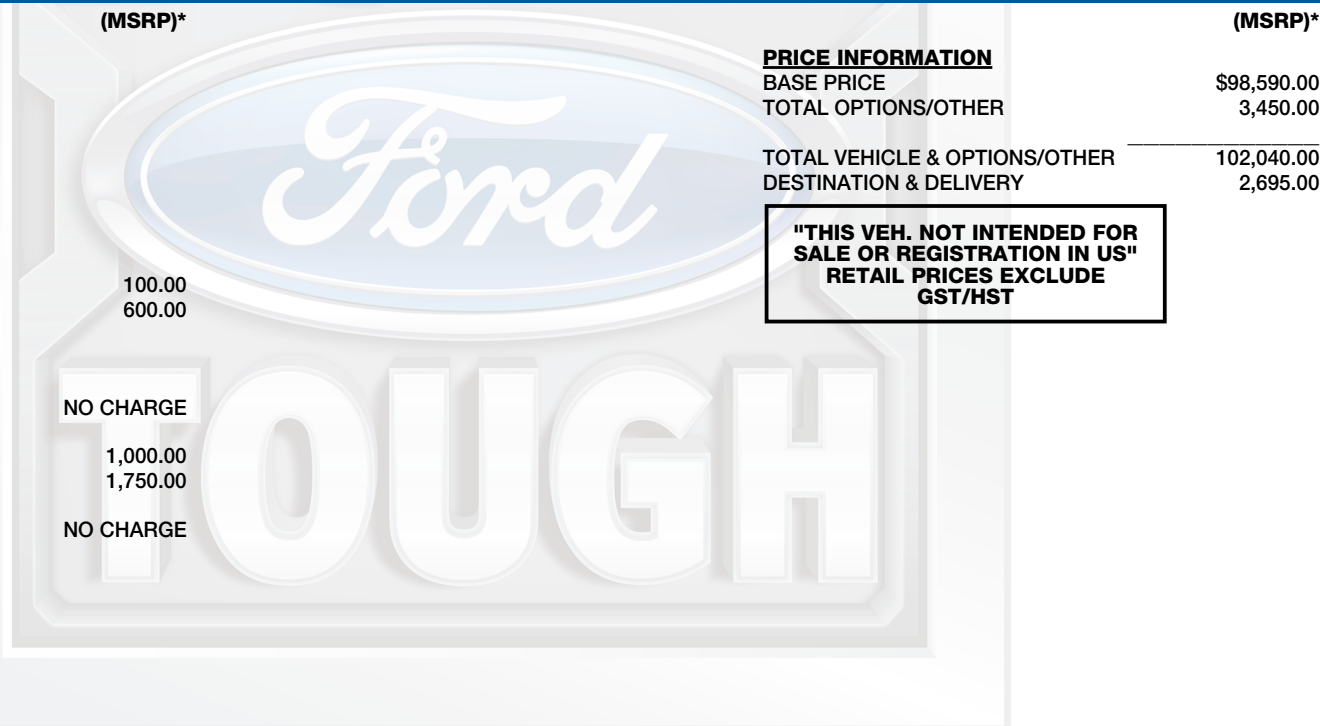

SAFETY/SECURITY

- ADVANCETRAC™/ROLL STABILITY CONTROL
- AIRBAGS - SAFETY CANOPY®
- AIRBAGS-DRIVER/PASSENGER
- CENTRE HIGH MOUNT STOPLAMP
- DAYTIME RUNNING LIGHTS
- PERIMETER ALARM
- SECURE PKG 1 YR INCLUDED
- SECURILOCK® ANTI-THEFT SYS
- SOS POST CRASH ALERT SYST
- TIRE PRESSURE MONITOR SYS

WARRANTY

- 3YR/60,000KM BASIC
- 5YR/100,000KM POWERTRAIN
- ROADSIDE ASSISTANCE 24 HRS

INCLUDED ON THIS VEHICLE

EQUIPMENT GROUP 601A

- •MOBILE OFFICE PACKAGE
- •TOW/HAUL PACKAGE
- •B&O UNLEASHED SOUND SYSTEM
- •AMBIENT LIGHTING

OPTIONAL EQUIPMENT/OTHER

- 2026 MODEL YEAR
- FEDERAL EXCISE TAX 100.00
- RUBY RED METALLIC TINTED CC 600.00
- MARSH GREY ACCENT
- .20" CHROME-LIKE PVD WHEELS
- 275/60R20 BSW ALL-TERRAIN
- 3.55 ELECTRONIC LOCKING AXLE
- 7100# GVWR PACKAGE
- HEAD-UP DISPLAY 1,000.00
- TWIN PANEL MOONROOF 1,750.00
- BLUECRUISE - 1 YEAR+90DAY PLAN
- PRO ACCESS TAILGATE
- BED UTILITY PACKAGE
- CONN PKG: 1YR INCL W/FORD APP

(MSRP)*

100.00
600.00

NO CHARGE

1,000.00
1,750.00

NO CHARGE

PRICE INFORMATION

BASE PRICE	$98,590.00
TOTAL OPTIONS/OTHER	3,450.00
TOTAL VEHICLE & OPTIONS/OTHER	102,040.00
DESTINATION & DELIVERY	2,695.00

(MSRP)*

"THIS VEH. NOT INTENDED FOR SALE OR REGISTRATION IN US" RETAIL PRICES EXCLUDE GST/HST

SOLD TO/VENDU A Mt. Brydges Ford Sales Ltd. 8791 Glendon Drive Mt Brydges ON CAN N0L 1W0	B80 187	RAMP ONE/ TERMINAL UN CS59	DEALER NO./CONCESSIONNAIRE B80 187
SHIP TO (IF OTHER THAN SOLD TO) / EXPEDIER A (SI AUTRE QUE L'ACHETEUR)		RAMP TWO/ TERMINAL DEUX	FINAL ASSEMBLY PLANT/ USINE DE MONTAGE DEARBORN
SHIP THROUGH/EXPEDIER VIA		METHOD OF TRANSP / MODE DE TRANSPORT CONVOY	ITEM #: B8-D616 O/T 2 TD151 N RE 2X 645 000383 04 15 26

TOTAL MSRP $104,735.00

* MANUFACTURER'S SUGGESTED RETAIL PRICE = MSRP
* NOTE: THIS PRICE HAS BEEN DEVELOPED AS A GUIDE. DEALERS MAY SELL FOR LESS AND ARE NOT UNDER ANY OBLIGATION TO ACCEPT THIS SUGGESTED RETAIL PRICE.

Gasoline Vehicle
Véhicule à essence