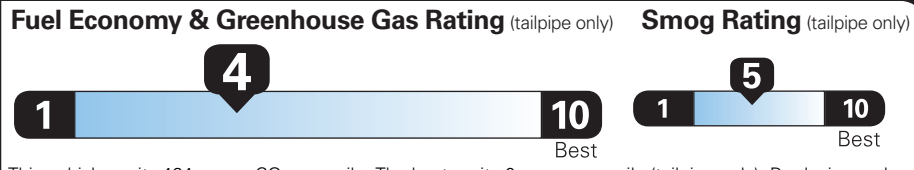

BASE PRICE \$69,625.00 TOTAL OPTIONS/OTHER 8,820.00

TOTAL VEHICLE & OPTIONS/OTHER DESTINATION & DELIVERY 78,445.00 2,795.00

OPTIONAL EQUIPMENT/OTHER

- 2026 MODEL YEAR STAR WHITE METALLIC TRICOAT MARSH GRAY ACCENT 275/60R20 BSW ALL-TERRAIN 3.55 ELECTRONIC LOCK RR AXLE 7100# GVWR PACKAGE FRONT LICENSE PLATE BRACKET ADVANCED HEADS-UP DISPLAY TWIN PANEL MOONROOF PRO POWER ONBOARD - 2 KW FLOOR LINER - TRAY STYLE BLUECRUISE EQUIP: 1YR+90D PLAN FX4 OFF-ROAD PACKAGE .SKID PLATES PRO ACCESS TAILGATE 20" CHROME-LIKE PVD WHEELS EXTENDED RANGE 36GAL FUEL TANK SECURICODE KEYLESS-KEYPAD CONN PKG: 1 YR INCL W/FORD APP LED TAIL LAMP AMBIENT LIGHTING BEDLINER-TOUGHBED SPRAYIN*ACCY

1,320.00

NO CHARGE

NO CHARGE

455.00

625.00

EPA DOT Fuel Economy and Environment

Gasoline Vehicle

Fuel Economy 19 MPG combined city/hwy 17 city 23 highway 5.3 gallons per 100 miles

Standard Pickup Trucks range from 12 to 87 MPG. The best vehicle rates 146 MPGe.

You spend \$4,500 more in fuel costs over 5 years compared to the average new vehicle.

Annual fuel cost \$2,600

Actual results will vary for many reasons, including driving conditions and how you drive and maintain your vehicle. The average new vehicle gets 29 MPG and costs \$8,500 to fuel over 5 years.