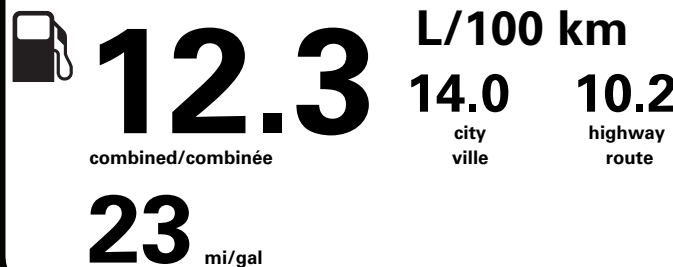

SAFETY/SECURITY

- ADVANCETRAC™/ROLL STABILITY CONTROL AIRBAGS - SAFETY CANOPY® AIRBAGS-DRIVER/PASSENGER CENTRE HIGH MOUNT STOPLAMP DAYTIME RUNNING LIGHTS PERIMETER ALARM SECURE PKG 1 YR INCLUDED SECURILOCK® ANTI-THEFT SYS SOS POST CRASH ALERT SYST TIRE PRESSURE MONITOR SYS

WARRANTY

- 3YR/60,000KM BASIC 5YR/100,000KM POWERTRAIN ROADSIDE ASSISTANCE 24 HRS

INCLUDED ON THIS VEHICLE

EQUIPMENT GROUP 601A

- MOBILE OFFICE PACKAGE TOW-HAUL PACKAGE B&O UNLEASHED SOUND SYSTEM AMBIENT LIGHTING

OPTIONAL EQUIPMENT/OTHER

- 2026 MODEL YEAR FEDERAL EXCISE TAX MARSH GREY ACCENT .20" CHROME-LIKE PVD WHEELS 275/60R20 BSW ALL-TERRAIN 3.55 ELECTRONIC LOCKING AXLE 7100# GVWR PACKAGE HEAD-UP DISPLAY ENGINE BLOCK HEATER TWIN PANEL MOONROOF BLUECRUISE - 1 YEAR+90DAY PLAN FX4 OFF-ROAD PACKAGE .SKID PLATES PRO ACCESS TAILGATE KEYLESS ENTRY KEYPAD DRVR SIDE BED UTILITY PACKAGE CONN PKG: 1YR INCL W/FORD APP

(MSRP)*

100.00

NO CHARGE

1,000.00

550.00

1,750.00

1,775.00

NO CHARGE

625.00

PRICE INFORMATION

Table with 2 columns: Description, (MSRP)*. Rows: BASE PRICE ($98,590.00), TOTAL OPTIONS/OTHER (5,800.00), TOTAL VEHICLE & OPTIONS/OTHER DESTINATION & DELIVERY (104,390.00), DESTINATION & DELIVERY (2,695.00).

"THIS VEH. NOT INTENDED FOR SALE OR REGISTRATION IN US" RETAIL PRICES EXCLUDE GST/HST

Canada

ENERGUIDE

Gasoline Vehicle Véhicule à essence

Fuel Consumption / Consommation de carburant

Annual fuel COST for an annual distance of 20,000 km, and an average fuel price of $1.50 per litre

$ 3 690

Coût annuel en carburant pour une distance annuelle de 20 000 km, et un prix moyen du carburant de 1,50 $ par litre

Standard pickup trucks range from / Les camionnettes ordinaires font entre 2.7 - 19.7 L_e/100 km

L_e is gasoline litre equivalent L_e signifie litre équivalent d'essence