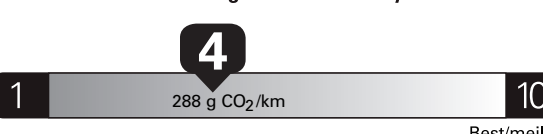

Carbon Dioxide Rating / Indice de dioxyde de carbone