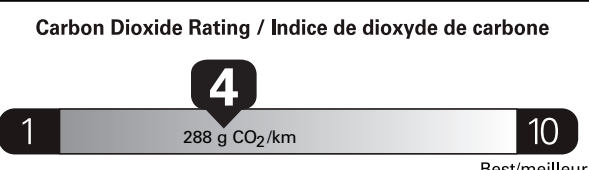

Annual fuel cost for an annual distance of 20,000 km, and an average fuel price of $1.50 per litre

$ 3 690

Coût annuel en carburant pour une distance annuelle de 20 000 km, et un prix moyen du carburant de 1,50 $ par litre

Standard pickup trucks range from 2.7 - 19.7 L_e/100 km

L_e is gasoline litre equivalent

Tailpipe emissions only / Émissions du tuyau d'échappement seulement

Estimates are based on Government of Canada approved criteria and testing methods.

Estimations établies selon des méthodes d'essai et des critères approuvés par le gouvernement du Canada.

vehicles.nrcan.gc.ca

vehicules.nrcan.gc.ca

U.S. GOVERNMENT SAFETY RATINGS

Table showing safety ratings: Overall Vehicle Score (5 stars), Frontal Crash (5 stars), Side Crash (5 stars), Rollover (4 stars).

Star ratings range from 1 to 5 stars (*****), with 5 being the highest.

Source: U.S. National Highway Traffic Safety Administration For more information / Pour de plus amples renseignements www.safercar.gov