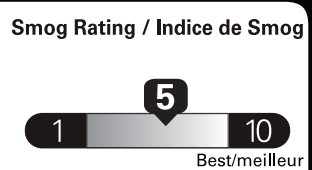

Annual fuel cost for an annual distance of 20,000 km, and an average fuel price of $1.50 per litre

$ 3 690

Coût annuel en carburant pour une distance annuelle de 20 000 km, et un prix moyen du carburant de 1,50 $ par litre

Standard pickup trucks range from 2.7 - 19.7 L_e/100 km