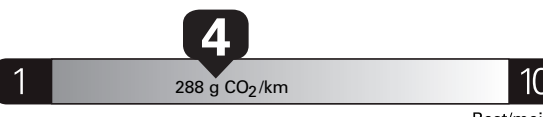

Carbon Dioxide Rating / Indice de dioxyde de carbone

Tailpipe emissions only / Émissions du tuyau d'échappement seulement