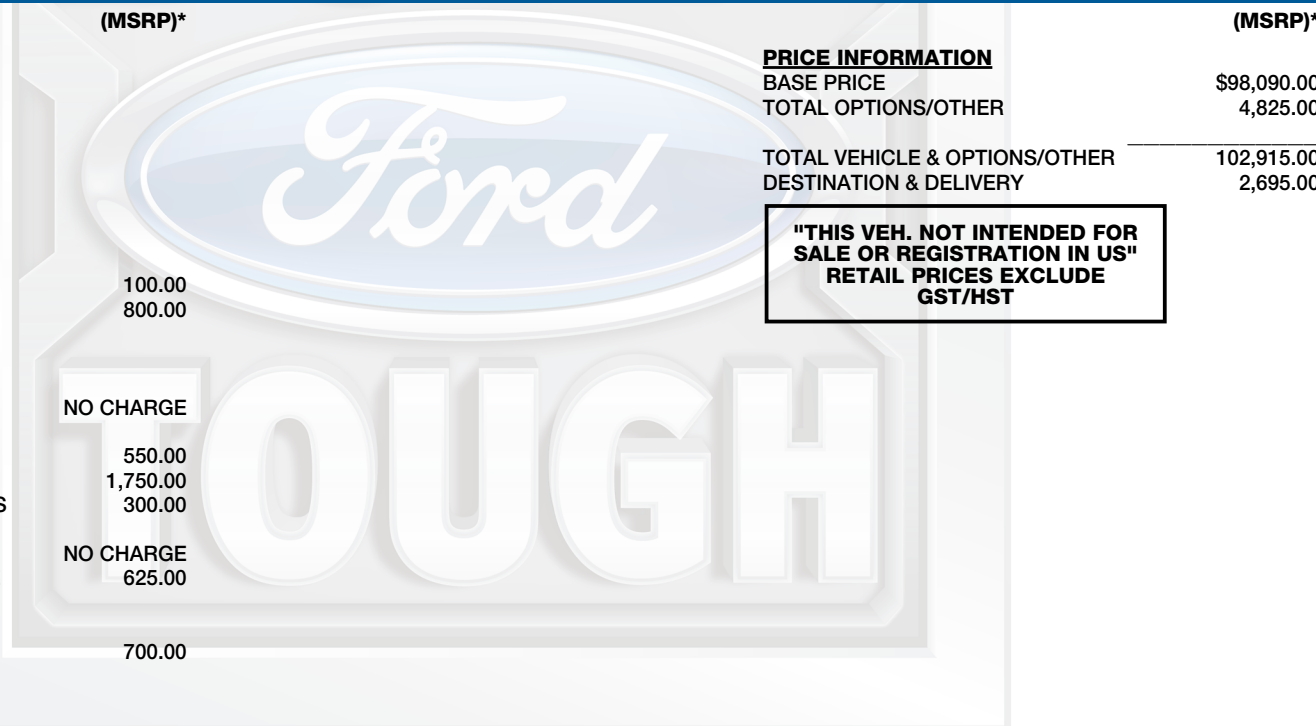

SAFETY/SECURITY

- ADVANCETRAC™W/ROLL STABILITY CONTROL
- AIRBAGS - SAFETY CANOPY®
- AIRBAGS-DRIVER/PASSENGER
- CENTRE HIGH MOUNT STOPLAMP
- DAYTIME RUNNING LIGHTS
- PERIMETER ALARM
- SECURE PKG 1 YR INCLUDED
- SECURILOCK® ANTI-THEFT SYST
- SOS POST CRASH ALERT SYST
- TIRE PRESSURE MONITOR SYS

WARRANTY

- 3YR/60,000KM BASIC
- 5YR/100,000KM POWERTRAIN
- ROADSIDE ASSISTANCE 24 HRS

INCLUDED ON THIS VEHICLE

EQUIPMENT GROUP 601A

- •MOBILE OFFICE PACKAGE
- •TOW/HAUL PACKAGE
- •B&O UNLEASHED SOUND SYSTEM
- •AMBIENT LIGHTING

OPTIONAL EQUIPMENT/OTHER

- 2026 MODEL YEAR
- FEDERAL EXCISE TAX 100.00
- STAR WHITE METALLIC TRICOAT 800.00
- MARSH GREY ACCENT
- .20" CHROME-LIKE PVD WHEELS
- 275/60R20 BSW ALL-TERRAIN
- 3.55 ELECTRONIC LOCKING AXLE
- 7100# GVWR PACKAGE
- ENGINE BLOCK HEATER 550.00
- TWIN PANEL MOONROOF 1,750.00
- FLOOR LINER-TRAY W/CARPET MATS 300.00
- BLUECRUISE - 1 YEAR+90DAY PLAN
- PRO ACCESS TAILGATE
- KEYLESS ENTRY KEYPAD DRVR SIDE
- BED UTILITY PACKAGE
- CONN PKG: 1YR INCL W/FORD APP 625.00
- BEDLINER TOUH BED SPRAY-IN 700.00

(MSRP)*

(MSRP)*

PRICE INFORMATION

BASE PRICE	$98,090.00
TOTAL OPTIONS/OTHER	4,825.00
TOTAL VEHICLE & OPTIONS/OTHER	102,915.00
DESTINATION & DELIVERY	2,695.00

"THIS VEH. NOT INTENDED FOR SALE OR REGISTRATION IN US" RETAIL PRICES EXCLUDE GST/HST

Gasoline Vehicle
Véhicule à essence