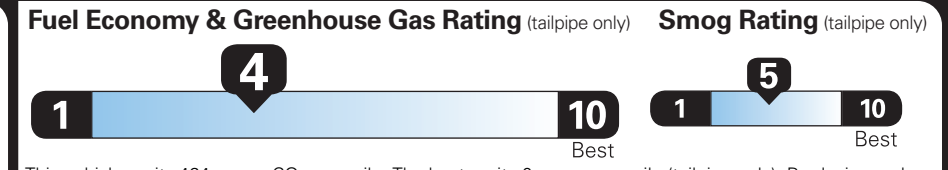

EPA DOT Fuel Economy and Environment

Gasoline Vehicle

Fuel Economy

19 MPG
combined city/hwy

17 city
23 highway

5.3 gallons per 100 miles

Standard Pickup Trucks range from 12 to 87 MPG. The best vehicle rates 146 MPGe.

You spend **$4,500**

more in fuel costs over 5 years compared to the average new vehicle.

Annual fuel cost **$2,600**

This vehicle emits 464 grams CO2 per mile. The best emits 0 grams per mile (tailpipe only). Producing and distributing fuel also create emissions; learn more at fueleconomy.gov.

Actual results will vary for many reasons, including driving conditions and how you drive and maintain your vehicle. The average new vehicle gets 29 MPG and costs $8,500 to fuel over 5 years. Cost estimates are based on 15,000 miles per year at $3.30 per gallon. MPGe is miles per gasoline gallon equivalent. Vehicle emissions are a significant cause of climate change and smog.

fueleconomy.gov

Calculate personalized estimates and compare vehicles

GOVERNMENT 5-STAR SAFETY RATINGS

Overall Vehicle Score ★★★★★
Based on the combined ratings of frontal, side and rollover. Should ONLY be compared to other vehicles of similar size and weight.

Frontal Crash Driver Passenger ★★★★★
Based on the risk of injury in a frontal impact. Should ONLY be compared to other vehicles of similar size and weight.

Side Crash Front seat Rear seat ★★★★★
Based on the risk of injury in a side impact.

Rollover ★★★★★
Based on the risk of rollover in a single-vehicle crash.

Star ratings range from 1 to 5 stars (★★★★★), with 5 being the highest.
Source: National Highway Traffic Safety Administration (NHTSA).
www.safercar.gov or 1-888-327-4236