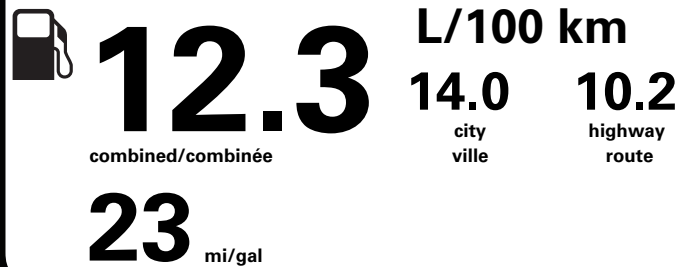

WARRANTY

- 3YR/60,000KM BASIC
- 5YR/100,000KM POWERTRAIN
- ROADSIDE ASSISTANCE 24 HRS

INCLUDED ON THIS VEHICLE

(MSRP)*

EQUIPMENT GROUP 601A

- •MOBILE OFFICE PACKAGE
- •TOW/HAUL PACKAGE
- •B&O UNLEASHED SOUND SYSTEM
- •AMBIENT LIGHTING

OPTIONAL EQUIPMENT/OTHER

2026 MODEL YEAR	
FEDERAL EXCISE TAX	100.00
STAR WHITE METALLIC TRICOAT	800.00
MARSH GREY ACCENT	
.20" CHROME-LIKE PVD WHEELS	
275/60R20 BSW ALL-TERRAIN	
3.55 ELECTRONIC LOCKING AXLE	NO CHARGE
7200# GVWR PACKAGE	
HEAD-UP DISPLAY	1,000.00
ENGINE BLOCK HEATER	550.00
SKID PLATES	120.00
TWIN PANEL MOONROOF	1,750.00
FLOOR LINER-TRAY W/CARPET MATS	300.00
BLUECRUISE - 1 YEAR+90DAY PLAN	
TOW MIR-PWR FLD/TELE HT/PWR GL	570.00
PRO ACCESS TAILGATE	NO CHARGE
KEYLESS ENTRY KEYPAD DRVR SIDE	625.00
BED UTILITY PACKAGE	
CONN PKG: 1YR INCL W/FORD APP	
WHEEL WELL LINERS-REAR	275.00

PRICE INFORMATION

BASE PRICE	$98,490.00
TOTAL OPTIONS/OTHER	6,090.00
TOTAL VEHICLE & OPTIONS/OTHER	104,580.00
DESTINATION & DELIVERY	2,695.00

"THIS VEH. NOT INTENDED FOR SALE OR REGISTRATION IN US" RETAIL PRICES EXCLUDE GST/HST

Gasoline Vehicle
Véhicule à essence

Fuel Consumption / Consommation de carburant

Annual fuel **COST**
for an annual distance of 20,000 km, and an average fuel price of $1.50 per litre

$ 3 690

Coût annuel en carburant

pour une distance annuelle de 20 000 km, et un prix moyen du carburant de 1,50 $ par litre

Standard pickup trucks range from /
Les camionnettes ordinaires font entre
2.7 - 19.7 L_e/100 km

L_e is gasoline litre equivalent
L_e signifie litre équivalent d'essence