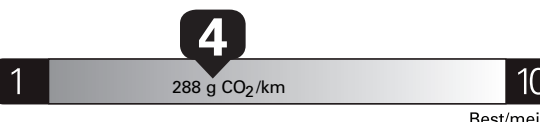

Carbon Dioxide Rating / Indice de dioxyde de carbone

Tailpipe emissions only / Émissions du tuyau d'échappement seulement