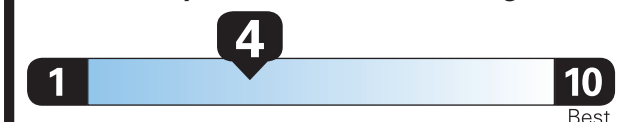

Fuel Economy & Greenhouse Gas Rating (tailpipe only)