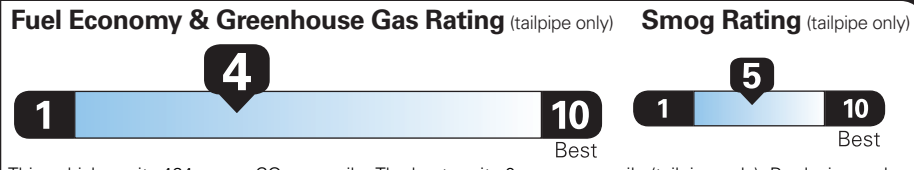

OPTIONAL EQUIPMENT/OTHER

- MARSH GRAY ACCENT 275/60R20 BSW ALL-TERRAIN 3.55 ELECTRONIC LOCK RR AXLE 7100# GVWR PACKAGE 7100# GVWR PACKAGE ADVANCED HEADS-UP DISPLAY 845.00 TWIN PANEL MOONROOF 1,495.00 BLUECRUISE EQUIP: 1YR+90D PLAN PRO ACCESS TAILGATE NO CHARGE 20" CHROME-LIKE PVD WHEELS NO CHARGE EXTENDED RANGE 36GAL FUEL TANK 455.00 SECURICODE KEYLESS-KEYPAD CONN PKG: 1 YR INCL W/FORD APP LED TAIL LAMP AMBIENT LIGHTING

EPA DOT Fuel Economy and Environment

Gasoline Vehicle

Fuel Economy 19 MPG combined city/hwy 17 city 23 highway 5.3 gallons per 100 miles

Standard Pickup Trucks range from 12 to 87 MPG. The best vehicle rates 146 MPGe.

You spend \$4,500 more in fuel costs over 5 years compared to the average new vehicle.

Annual fuel cost \$2,600

Actual results will vary for many reasons, including driving conditions and how you drive and maintain your vehicle. The average new vehicle gets 29 MPG and costs \$8,500 to fuel over 5 years. Cost estimates are based on 15,000 miles per year at \$3.30 per gallon. MPGe is miles per gasoline gallon equivalent. Vehicle emissions are a significant cause of climate change and smog.