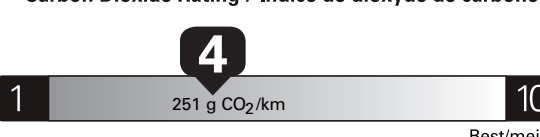

PRICE INFORMATION

BASE PRICE $84,145.00 TOTAL OPTIONS/OTHER 17,004.00

TOTAL VEHICLE & OPTIONS/OTHER 101,149.00 DESTINATION & DELIVERY 2,695.00

TOTAL BEFORE REDUCTIONS 103,844.00 3.5L POWERBOOST DISCOUN - 750.00 LARIAT SERIES DISCOUNT - 1,750.00

TOTAL REDUCTIONS - 2,500.00

"THIS VEH. NOT INTENDED FOR SALE OR REGISTRATION IN US" RETAIL PRICES EXCLUDE GST/HST

Canada

ENERGUIDE

Gasoline Vehicle Véhicule à essence

Fuel Consumption / Consommation de carburant

10.7 L/100 km combined/combinée 11.3 city ville 10.0 highway route 26 mi/gal

Annual fuel COST for an annual distance of 20,000 km, and an average fuel price of $1.50 per litre

$ 3 210

Coût annuel en carburant

pour une distance annuelle de 20 000 km, et un prix moyen du carburant de 1,50 $ par litre

Standard pickup trucks range from / Les camionnettes ordinaires font entre 2.7 - 19.7 L_e/100 km

L_e is gasoline litre equivalent L_e signifie litre équivalent d'essence

Carbon Dioxide Rating / Indice de dioxyde de carbone

Tailpipe emissions only / Émissions du tuyau d'échappement seulement