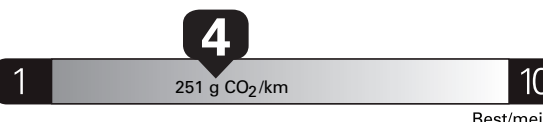

Carbon Dioxide Rating / Indice de dioxyde de carbone

Tailpipe emissions only / Émissions du tuyau d'échappement seulement