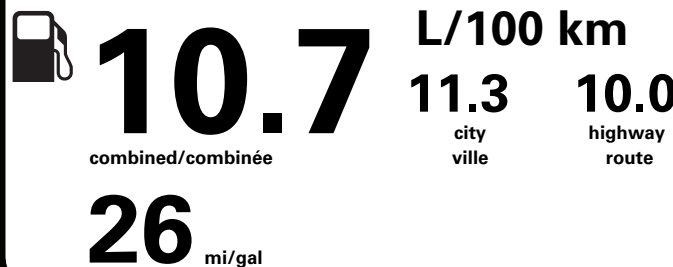

WARRANTY

- 3YR/60,000KM BASIC
- 5YR/100,000KM POWERTRAIN
- ROADSIDE ASSISTANCE 24 HRS

INCLUDED ON THIS VEHICLE

(MSRP)*

EQUIPMENT GROUP 501A

- LARIAT SERIES

OPTIONAL EQUIPMENT/OTHER

2026 MODEL YEAR	
FEDERAL EXCISE TAX	100.00
3.5L POWERBOOST HYBRID V6	3,000.00
HEV ELECT 10SPD AUTO TRANS	NO CHARGE
275/60R20 BSW ALL-TERRAIN	
3.73 ELECTRONIC LOCKING AXLE	NO CHARGE
7400# GVWR PACKAGE	
LARIAT BLACK APPEARANCE PKG	1,450.00
.20" GLOSS BLACK PNTD ALUM WHL	
SKID PLATES	120.00
TWIN PANEL MOONROOF	1,750.00
FLOOR LINER-TRAY W/CARPET MATS	250.00
BLUECRUISE EQUIP: 90 DAY TRIAL	
TOW/HAUL PACKAGE	625.00
.TRAILER BRAKE CONTROLLER	
TOW MIR-PWR FLD/TELE HT/PWR GL	570.00
CONN PKG: 1YR INCL W/FORD APP	
BEDLINER TOUH BED SPRAY-IN	700.00

PRICE INFORMATION

BASE PRICE	$84,045.00
TOTAL OPTIONS/OTHER	8,565.00
TOTAL VEHICLE & OPTIONS/OTHER	92,610.00
DESTINATION & DELIVERY	2,595.00

TOTAL BEFORE REDUCTIONS	95,205.00
3.5L POWERBOOST DISCOUN	- 750.00
LARIAT SERIES DISCOUNT	- 1,750.00

TOTAL REDUCTIONS	- 2,500.00

"THIS VEH. NOT INTENDED FOR SALE OR REGISTRATION IN US" RETAIL PRICES EXCLUDE GST/HST

Gasoline Vehicle
Véhicule à essence

Fuel Consumption / Consommation de carburant

Annual fuel **COST**
for an annual distance of 20,000 km, and an average fuel price of $1.50 per litre

$ 3 210

Coût annuel en carburant

pour une distance annuelle de 20 000 km, et un prix moyen du carburant de 1,50 $ par litre

Standard pickup trucks range from /
Les camionnettes ordinaires font entre
2.7 - 19.7 L_e/100 km

L_e is gasoline litre equivalent
L_e signifie litre équivalent d'essence

Carbon Dioxide Rating / Indice de dioxyde de carbone

Tailpipe emissions only / Émissions du tuyau d'échappement seulement

Smog Rating / Indice de Smog

Estimates are based on Government of Canada approved criteria and testing methods. Vehicle's actual fuel consumption will vary.

Estimations établies selon des méthodes d'essai et des critères approuvés par le gouvernement du Canada. La consommation de carburant réelle du véhicule variera.

For more information visit

vehicles.nrcan.gc.ca

Pour plus d'information visitez

vehicules.nrcan.gc.ca

U.S. GOVERNMENT SAFETY RATINGS
COTES DE SÉCURITÉ DU GOUVERNEMENT AMÉRICAIN

Overall Vehicle Score / Cote globale du véhicule	★★★★★
Frontal Crash / Collision frontale	★★★★★
Side Crash / Collision latérale	★★★★★
Rollover / Capotage	★★★★

Star ratings range from 1 to 5 stars (*****), with 5 being the highest. Les cotes varient de 1 à 5 étoiles (*****), 5 étant la cote la plus élevée.

Source: U.S. National Highway Traffic Safety Administration
For more information / Pour de plus amples renseignements
www.safercar.gov

FordPass Connect™

Download the FordPass™ app* and you can:

- Access Vehicle Control Features
- Remotely start, lock and unlock your vehicle.
- Locate your vehicle and check approximate fuel range.
- Receive vehicle health alerts.

Activate 4G LTE Wi-Fi Hotspot

- New vehicles include a 3-month or 3GB data (whichever comes first) Wi-Fi trial.
- Connect up to ten Wi-Fi-equipped devices.

Ask your sales consultant for more details.

Scan code not operational at this time

FOR PLANT USE ONLY

SOLD TO/VENDU A Van Isle Ford Sales Ltd. 4831 Beaver Creek Road Port Alberni BC CAN V9Y 7E1	B70 255	RAMP ONE/ TERMINAL UN CA8B	DEALER NO./CONCESSIONNAIRE B70 255
SHIP TO (IF OTHER THAN SOLD TO) / EXPÉDIER A (SI AUTRE QUE L'ACHÉTEUR) Van Isle Ford Sales Ltd. B70 255 4831 Beaver Creek Road Port Alberni BC CAN V9Y 7E1		RAMP TWO/ TERMINAL DEUX	FINAL ASSEMBLY PLANT/ USINE DE MONTAGE DEARBORN
SHIP THROUGH/EXPÉDIER VIA GFX-ROTUNDA 13750 ROTUNDA DR DEARBORN MI		METHOD OF TRANSP / MODE DE TRANSPORT CONVOY	ITEM #: B7-Z49C O/T 2 TA291 N RE 2X 630 000690 01 29 26

TOTAL MSRP $92,705.00

* MANUFACTURER'S SUGGESTED RETAIL PRICE = MSRP
* NOTE: THIS PRICE HAS BEEN DEVELOPED AS A GUIDE. DEALERS MAY SELL FOR LESS AND ARE NOT UNDER ANY OBLIGATION TO ACCEPT THIS SUGGESTED RETAIL PRICE.

1FTFW5LDXTFA38261

Insist on Ford Protect! The only extended service plan fully backed by Ford and honored at every Ford dealership in the US and Canada. See your Ford dealer for additional details, or visit www.ford.ca for more information.