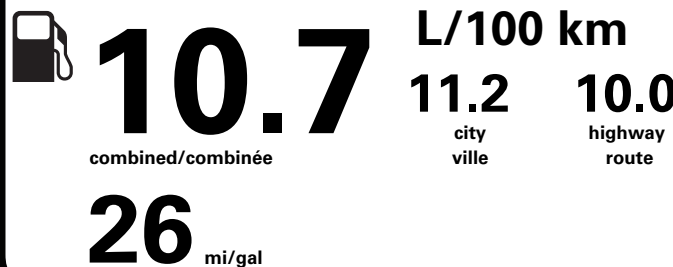

Fuel Consumption / Consommation de carburant

Annual fuel **COST**
for an annual distance of 20,000 km, and an average fuel price of $1.55 per litre

$ 3 317

Coût annuel en carburant

pour une distance annuelle de 20 000 km, et un prix moyen du carburant de 1,55 $ par litre

Standard pickup trucks range from /
Les camionnettes ordinaires font entre
2.7 - 19.7 L_e/100 km

L_e is gasoline litre equivalent
L_e signifie litre équivalent d'essence