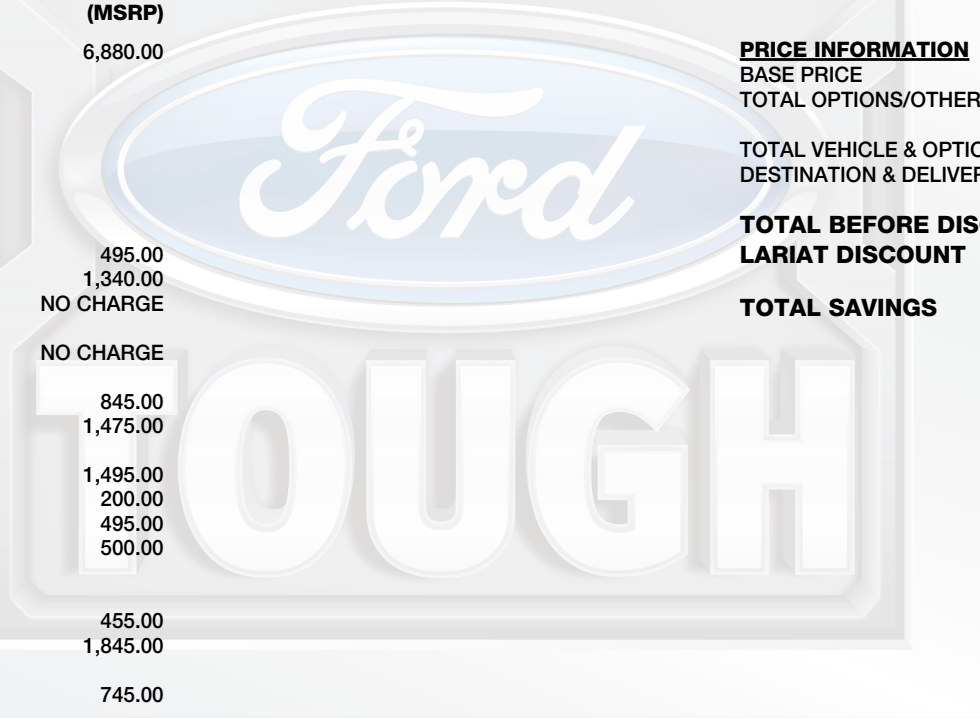

INCLUDED ON THIS VEHICLE

1. **EQUIPMENT GROUP 502A**
2. LARIAT SERIES
   - B&O UNLEASHED SOUND SYS 14SPK
   - MOBILE OFFICE PACKAGE
   - WIRELESS CHARGING PAD

(MSRP)

6,880.00

OPTIONAL EQUIPMENT/OTHER

- 2026 MODEL YEAR
- RUBY RED METALLIC TINTED CC 495.00
- 3.5L POWERBOOST FULL HYBRID 1,340.00
- HYBRID ELEC 10-SPD AUTO TRN NO CHARGE
- 275/60R20 BSW ALL-SEASON
- 3.73 ELECTRONIC LOCK RR AXLE NO CHARGE
- 7400# GVWR PACKAGE
- ADVANCED HEADS-UP DISPLAY 845.00
- LARIAT BLACK APPEARANCE PKG 1,475.00
- .20" GLOSS BLACK PAINTED ALUM
- TWIN PANEL MOONROOF 1,495.00
- FLOOR LINER - TRAY STYLE 200.00
- BLUECRUISE EQUIP: 1YR+90D PLAN 495.00
- TOW/HAUL PACKAGE 500.00
- INTEGRATED TRAILER BRAKE CONT
- STANDARD FUEL TANK
- SECURICODE KEYLESS-KEYPAD 455.00
- BED UTILITY PACKAGE 1,845.00
- .PRO ACCESS TAILGATE
- CONN PKG: 1 TIME 7YR 745.00
- LED TAIL LAMP
- AMBIENT LIGHTING
- BEDLINER-TOUGHBED SPRAYIN*ACCY 625.00

PRICE INFORMATION

BASE PRICE	$63,360.00
TOTAL OPTIONS/OTHER	17,395.00
TOTAL VEHICLE & OPTIONS/OTHER DESTINATION & DELIVERY	80,755.00 2,795.00
TOTAL BEFORE DISCOUNTS	83,550.00
LARIAT DISCOUNT	- 2,000.00
TOTAL SAVINGS	- 2,000.00

(MSRP)

EPA DOT Fuel Economy and Environment

Gasoline Vehicle

Fuel Economy

23 MPG
combined city/hwy

22 city
24 highway

4.3 gallons per 100 miles

Standard Pickup Trucks range from 12 to 87 MPG. The best vehicle rates 146 MPGe.

You spend $2,250 more in fuel costs over 5 years compared to the average new vehicle.

Annual fuel cost $2,150

Fuel Economy & Greenhouse Gas Rating (tailpipe only) **5**

Smog Rating (tailpipe only) **5**

Best

This vehicle emits 388 grams CO₂ per mile. The best emits 0 grams per mile (tailpipe only). Producing and distributing fuel also create emissions; learn more at fueleconomy.gov.

Actual results will vary for many reasons, including driving conditions and how you drive and maintain your vehicle. The average new vehicle gets 29 MPG and costs $8,500 to fuel over 5 years. Cost estimates are based on 15,000 miles per year at $3.30 per gallon. MPGe is miles per gasoline gallon equivalent. Vehicle emissions are a significant cause of climate change and smog.

fueleconomy.gov

Calculate personalized estimates and compare vehicles

GOVERNMENT 5-STAR SAFETY RATINGS

Overall Vehicle Score ★★★★★

Based on the combined ratings of frontal, side and rollover. Should ONLY be compared to other vehicles of similar size and weight.

Frontal Crash	Driver	★★★★★
	Passenger	★★★★★
Based on the risk of injury in a frontal impact. Should ONLY be compared to other vehicles of similar size and weight.		
Side Crash	Front seat	★★★★★
	Rear seat	★★★★★
Based on the risk of injury in a side impact.		
Rollover		★★★★
Based on the risk of rollover in a single-vehicle crash.		

Star ratings range from 1 to 5 stars (★★★★★), with 5 being the highest. Source: National Highway Traffic Safety Administration (NHTSA). www.safercar.gov or 1-888-327-4236

49 BUILT YEARS Ford TOUGH

F-SERIES®

AMERICA'S BEST SELLING TRUCKS

Download the Ford app
Connect your Ford with your phone*

1. **Available Remote Features**
2. Remote Start, Lock and Unlock
   - GPS Location
   - Vehicle Health Monitoring

Insist on Ford Protect! The only extended service plan fully backed by Ford and honored at every Ford dealership in the U.S., Canada and Mexico. See your Ford dealer or visit www.FordOwner.com.

Get Prequalified now at www.ford.com/finance

RAMP ONE	CT59
RAMP TWO	CONVOY
ITEM #:	47-Y402 O/T 2

TOTAL MSRP $81,550.00

Scan The QR Code to get more details about this vehicle

This label is affixed pursuant to the Federal Automobile Information Disclosure Act. Gasoline, License, and Title Fees, State and Local taxes are not included. Dealer installed options or accessories are not included unless listed above.

TD211 N RB 2X 640 006536 04 21 26

2202605013535