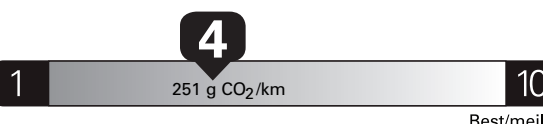

Carbon Dioxide Rating / Indice de dioxyde de carbone

Tailpipe emissions only / Émissions du tuyau d'échappement seulement