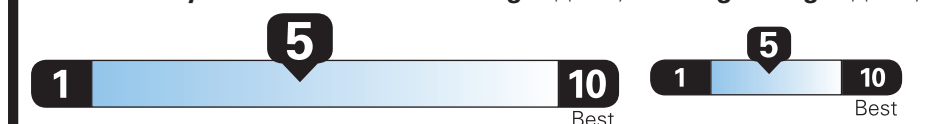

Fuel Economy & Greenhouse Gas Rating (tailpipe only) Smog Rating (tailpipe only)

This vehicle emits 388 grams CO2 per mile. The best emits 0 grams per mile (tailpipe only). Producing and distributing fuel also create emissions; learn more at fueleconomy.gov.

Actual results will vary for many reasons, including driving conditions and how you drive and maintain your vehicle. The average new vehicle gets 29 MPG and costs $8,500 to fuel over 5 years. Cost estimates are based on 15,000 miles per year at $3.30 per gallon. MPGe is miles per gasoline gallon equivalent. Vehicle emissions are a significant cause of climate change and smog.

fueleconomy.gov

Calculate personalized estimates and compare vehicles

GOVERNMENT 5-STAR SAFETY RATINGS

Overall Vehicle Score

★★★★★

Based on the combined ratings of frontal, side and rollover. Should ONLY be compared to other vehicles of similar size and weight.

Frontal Crash

Driver Passenger

★★★★★

Based on the risk of injury in a frontal impact. Should ONLY be compared to other vehicles of similar size and weight.

Side Crash

Front seat Rear seat

★★★★★

Based on the risk of injury in a side impact.

Rollover

★★★★

Based on the risk of rollover in a single-vehicle crash.

Star ratings range from 1 to 5 stars (★★★★★), with 5 being the highest.

Source: National Highway Traffic Safety Administration (NHTSA).

www.safercar.gov or 1-888-327-4236

1FTFW5LD8TFB17427

TOTAL MSRP $79,395.00

Scan The QR Code to get more details about this vehicle

SPECIAL ORDER

TC241 N RB 2X 640 002979 03 24 26

This label is affixed pursuant to the Federal Automobile Information Disclosure Act. Gasoline, License, and Title Fees, State and Local taxes are not included. Dealer installed options or accessories are not included unless listed above.