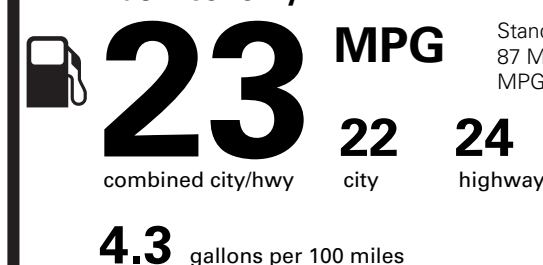

(MSRP) 995.00 1,340.00 NO CHARGE NO CHARGE 1,495.00 850.00 500.00 1,320.00 455.00 180.00 600.00 625.00

PRICE INFORMATION

Table with 2 columns: Description, (MSRP). Rows include BASE PRICE (\$63,360.00), TOTAL OPTIONS/OTHER (15,240.00), TOTAL VEHICLE & OPTIONS/OTHER DESTINATION & DELIVERY (78,600.00 / 2,795.00), TOTAL BEFORE DISCOUNTS (81,395.00), LARIAT DISCOUNT (-2,000.00), TOTAL SAVINGS (-2,000.00).

EPA DOT

Fuel Economy and Environment

Gasoline Vehicle

Fuel Economy

Standard Pickup Trucks range from 12 to 87 MPG. The best vehicle rates 146 MPGe.

You spend \$2,250

more in fuel costs over 5 years compared to the average new vehicle.