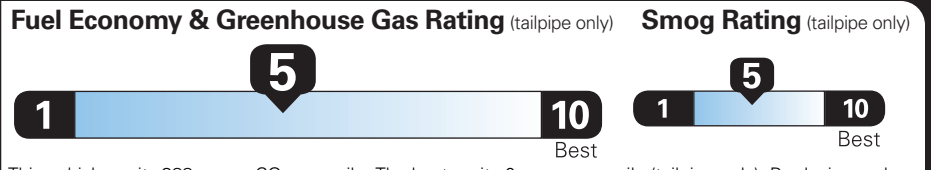

TF B06329

EXTERIOR AGATE BLACK METALLIC INTERIOR SMOKED TRUFFLE ACTIVEX

STANDARD EQUIPMENT INCLUDED AT NO EXTRA CHARGE

Table with 4 columns: EXTERIOR, INTERIOR, FUNCTIONAL, SAFETY/SECURITY. Lists various vehicle features and options.

INCLUDED ON THIS VEHICLE

- EQUIPMENT GROUP 502A
  •LARIAT SERIES
  •B&O UNLEASHED SOUND SYS 14SPK
  •MOBILE OFFICE PACKAGE
  •WIRELESS CHARGING PAD

(MSRP)

6,880.00

OPTIONAL EQUIPMENT/OTHER

- 3.5L POWERBOOST FULL HYBRID HYBRID ELEC 10-SPD AUTO TRN
  275/60R20 BSW ALL-SEASON
  3.73 ELECTRONIC LOCK RR AXLE
  7400# GVWR PACKAGE
  FRONT LICENSE PLATE BRACKET
  TWIN PANEL MOONROOF
  PRO POWER ONBOARD - 7.2KW
  BLUECRUISE EQUIP: 90 DAY TRIAL
  20" CHROME-LIKE PVD WHEELS
  STANDARD FUEL TANK
  CONN PKG: 1 YR INCL W/FORD APP
  LED TAIL LAMP
  AMBIENT LIGHTING

(MSRP)

1,340.00

NO CHARGE

NO CHARGE

1,495.00

850.00

PRICE INFORMATION

BASE PRICE $63,360.00

TOTAL OPTIONS/OTHER 10,565.00

TOTAL VEHICLE & OPTIONS/OTHER 73,925.00

DESTINATION & DELIVERY 2,795.00

TOTAL BEFORE DISCOUNTS 76,720.00

LARIAT DISCOUNT - 2,000.00

TOTAL SAVINGS - 2,000.00

EPA DOT Fuel Economy and Environment

Gasoline Vehicle

Fuel Economy: 23 MPG combined city/hwy, 22 city, 24 highway. 4.3 gallons per 100 miles.

Standard Pickup Trucks range from 12 to 87 MPG. The best vehicle rates 146 MPGe.

You spend $2,250 more in fuel costs over 5 years compared to the average new vehicle.

Annual fuel cost $2,150

Actual results will vary for many reasons, including driving conditions and how you drive and maintain your vehicle. The average new vehicle gets 29 MPG and costs $8,500 to fuel over 5 years.

fueleconomy.gov

Calculate personalized estimates and compare vehicles

GOVERNMENT 5-STAR SAFETY RATINGS

Table showing safety ratings: Overall Vehicle Score (5 stars), Frontal Crash (5 stars), Side Crash (5 stars), Rollover (4 stars).

Star ratings range from 1 to 5 stars (★★★★★), with 5 being the highest. Source: National Highway Traffic Safety Administration (NHTSA). www.safercar.gov or 1-888-327-4236