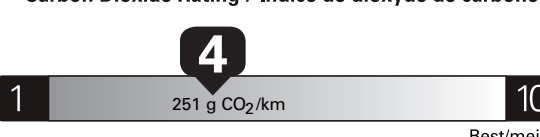

PRICE INFORMATION

BASE PRICE $84,145.00 TOTAL OPTIONS/OTHER 17,530.00

TOTAL VEHICLE & OPTIONS/OTHER 101,675.00 DESTINATION & DELIVERY 2,695.00

TOTAL BEFORE REDUCTIONS 104,370.00 3.5L POWERBOOST DISCOUN - 750.00 LARIAT SERIES DISCOUNT - 1,750.00

TOTAL REDUCTIONS - 2,500.00

"THIS VEH. NOT INTENDED FOR SALE OR REGISTRATION IN US" RETAIL PRICES EXCLUDE GST/HST

Canada

ENERGUIDE

Gasoline Vehicle Véhicule à essence

Fuel Consumption / Consommation de carburant

10.7 L/100 km combined/combinaée 11.3 city ville 10.0 highway route 26 mi/gal

Annual fuel COST for an annual distance of 20,000 km, and an average fuel price of $1.50 per litre

$ 3 210

Coût annuel en carburant

pour une distance annuelle de 20 000 km, et un prix moyen du carburant de 1,50 $ par litre

Standard pickup trucks range from / Les camionnettes ordinaires font entre 2.7 - 19.7 L_e/100 km

L_e is gasoline litre equivalent L_e signifie litre équivalent d'essence

Carbon Dioxide Rating / Indice de dioxyde de carbone

Tailpipe emissions only / Émissions du tuyau d'échappement seulement