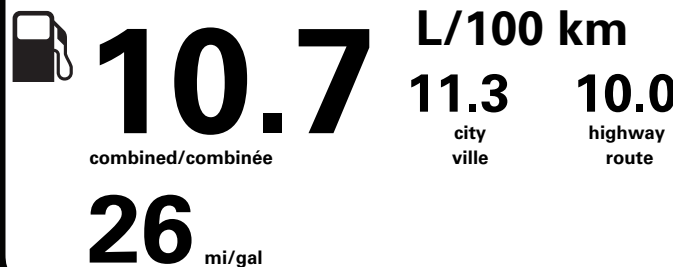

PRICE INFORMATION

Table with 2 columns: Description, (MSRP)*. Includes BASE PRICE ($84,145.00), TOTAL OPTIONS/OTHER (16,679.00), TOTAL VEHICLE & OPTIONS/OTHER (100,824.00), DESTINATION & DELIVERY (2,695.00).

Table with 2 columns: Description, (MSRP)*. Includes TOTAL BEFORE REDUCTIONS (103,519.00), 3.5L POWERBOOST DISCOUN (-750.00), LARIAT SERIES DISCOUNT (-1,750.00).

Table with 2 columns: Description, (MSRP)*. Includes TOTAL REDUCTIONS (-2,500.00).

"THIS VEH. NOT INTENDED FOR SALE OR REGISTRATION IN US" RETAIL PRICES EXCLUDE GST/HST

Table with 4 columns: SOLD TO/VENDU A, RAMP ONE/TERMINAL UN, DEALER NO./CONCESSIONNAIRE, RAMP TWO/TERMINAL DEUX, FINAL ASSEMBLY PLANT/USINE DE MONTAGE, METHOD OF TRANSP/MODE DE TRANSPORT, ITEM #: B7-C576 O/T 2. Includes Orchard Ford Sales Ltd, Kelowna, BC CAN V1X 5E6, CA68, B70 217, DEARBORN, CONVOY, TF011 N RE 2X 645 000786 06 01 26.

TOTAL MSRP $101,019.00

* MANUFACTURER'S SUGGESTED RETAIL PRICE = MSRP * NOTE: THIS PRICE HAS BEEN DEVELOPED AS A GUIDE. DEALERS MAY SELL FOR LESS AND ARE NOT UNDER ANY OBLIGATION TO ACCEPT THIS SUGGESTED RETAIL PRICE.

Canada

ENERGUIDE

Gasoline Vehicle Véhicule à essence

Fuel Consumption / Consommation de carburant

Annual fuel COST for an annual distance of 20,000 km, and an average fuel price of $1.50 per litre

$ 3 210

Coût annuel en carburant

pour une distance annuelle de 20 000 km, et un prix moyen du carburant de 1,50 $ par litre

Standard pickup trucks range from / Les camionnettes ordinaires font entre 2.7 - 19.7 L_e/100 km

L_e is gasoline litre equivalent L_e signifie litre équivalent d'essence

Carbon Dioxide Rating / Indice de dioxyde de carbone

Smog Rating / Indice de Smog

Tailpipe emissions only / Émissions du tuyau d'échappement seulement

Estimates are based on Government of Canada approved criteria and testing methods. Vehicle's actual fuel consumption will vary.

Estimations établies selon des méthodes d'essai et des critères approuvés par le gouvernement du Canada. La consommation de carburant réelle du véhicule variera.

For more information visit

vehicles.nrcan.gc.ca

Pour plus d'information visitez

vehicules.nrcan.gc.ca

U.S. GOVERNMENT SAFETY RATINGS COTES DE SÉCURITÉ DU GOUVERNEMENT AMÉRICAIN

Table with 3 columns: Rating Category, Description, Star Rating. Includes Overall Vehicle Score (5 stars), Frontal Crash (5 stars), Side Crash (5 stars), Rollover (4 stars).

Star ratings range from 1 to 5 stars (*****), with 5 being the highest. Les cotes varient de 1 à 5 étoiles (*****), 5 étant la cote la plus élevée.

Source: U.S. National Highway Traffic Safety Administration For more information / Pour de plus amples renseignements www.safercar.gov

Download the Ford app Connect your Ford with your phone

Available Remote Features*

- Remote Start, Lock and Unlock GPS Location Vehicle Health Monitoring

Scan code not operational at this time

FOR PLANT USE ONLY

Insist on Ford Protect! The only extended service plan fully backed by Ford and honored at every Ford dealership in the US and Canada. See your Ford dealer for additional details, or visit www.ford.ca for more information.

Personalize your vehicle with Ford Custom Accessories. Genuine Ford Accessories are engineered for your vehicle and can be included under the Ford New Vehicle Limited Warranty. Certain conditions, limitations and exclusions apply. See your Dealer for details.

2202606096625