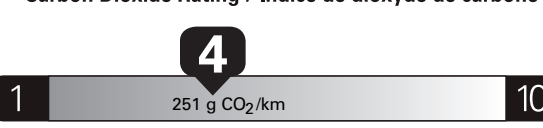

Carbon Dioxide Rating / Indice de dioxyde de carbone