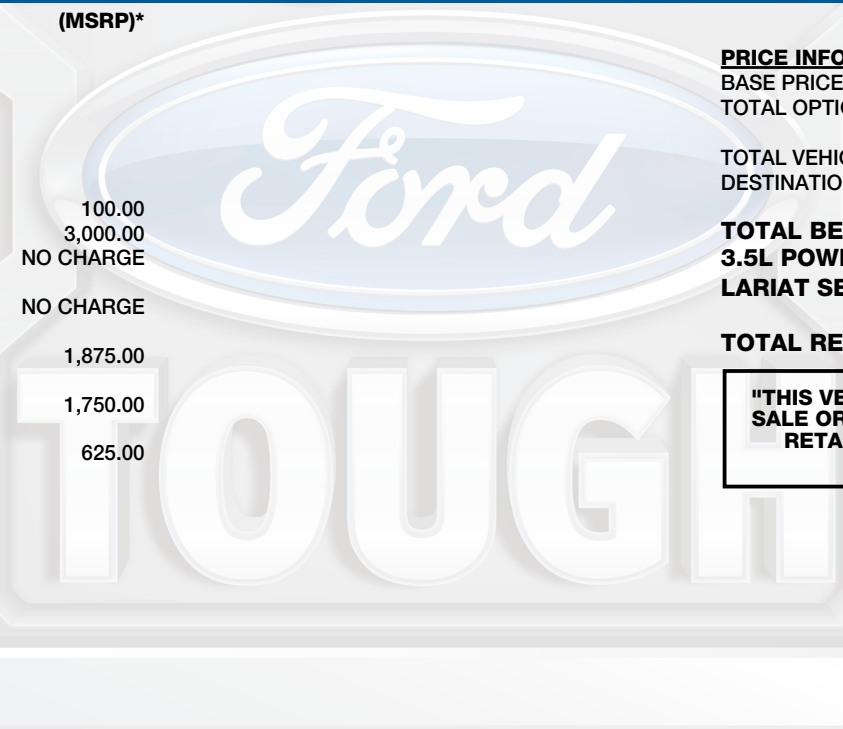

FUNCTIONAL

- 360 DEGREE CAMERA
- 5G MODEM
- ADAPTIVE CRUISE CONTROL
- BLIS W/CROSS TRAFFIC ALERT
- CURVE CONTROL
- FORD APP
- INTELL ACCESS W/PUSH START
- LANE-KEEPING SYSTEM
- PARKING SENSORS-FRONT&REAR
- POST-COLLISION BRAKING
- PRE-COLLISION ASSIST W/AEB
- PRO TRAILER BACKUP ASSIST
- PRO TRAILER HITCH ASSIST
- REAR VIEW CAMERA
- SYNC4 WITH APPLINK

SAFETY/SECURITY

- ADVANCETRAC™/ROLL STABILITY CONTROL
- AIRBAGS - SAFETY CANOPY®
- AIRBAGS-DRIVER/PASSENGER
- CENTRE HIGH MOUNT STOPLAMP
- DAYTIME RUNNING LIGHTS
- PERIMETER ALARM
- SECURE PKG 1 YR INCLUDED
- SECURILOCK® ANTI-THEFT SYST
- SOS POST CRASH ALERT SYST
- TIRE PRESSURE MONITOR SYST

WARRANTY

- 3YR/60,000KM BASIC
- 5YR/100,000KM POWERTRAIN
- ROADSIDE ASSISTANCE 24 HRS

INCLUDED ON THIS VEHICLE

EQUIPMENT GROUP 501A

•LARIAT SERIES

OPTIONAL EQUIPMENT/OTHER

- 2026 MODEL YEAR
- FEDERAL EXCISE TAX 100.00
- 3.5L POWERBOOST HYBRID V6 3,000.00
- HEV ELECT 10SPD AUTO TRANS NO CHARGE
- 275/60R20 BSW ALL-TERRAIN
- 3.73 ELECTRONIC LOCKING AXLE NO CHARGE
- 7400# GVWR PACKAGE
- LARIAT BLACK APPEARANCE PKG 1,875.00
- .20" GLOSS BLACK PNTD ALUM WHL
- TWIN PANEL MOONROOF 1,750.00
- BLUECRUISE EQUIP: 90 DAY TRIAL
- KEYLESS ENTRY KEYPAD DRVR SIDE
- CONN PKG: 1YR INCL W/FORD APP 625.00

(MSRP)*

PRICE INFORMATION

BASE PRICE	$83,645.00
TOTAL OPTIONS/OTHER	7,350.00
TOTAL VEHICLE & OPTIONS/OTHER	90,995.00
DESTINATION & DELIVERY	2,595.00

TOTAL BEFORE REDUCTIONS	93,590.00
3.5L POWERBOOST DISCOUN	- 750.00
LARIAT SERIES DISCOUNT	- 1,750.00

TOTAL REDUCTIONS	- 2,500.00

"THIS VEH. NOT INTENDED FOR SALE OR REGISTRATION IN US" RETAIL PRICES EXCLUDE GST/HST

(MSRP)*

SOLD TO/VENDU A Peninsula Ford Lincoln P.O. BOX 894 Owen Sound ON CAN N4K 6H6	B80 204	RAMP ONE/ TERMINAL UN CS59	DEALER NO./CONCESSIONNAIRE B80 204
SHIP TO (IF OTHER THAN SOLD TO) / EXPEDIER A (SI AUTRE QUE L'ACHETEUR)	RAMP TWO/ TERMINAL DEUX	FINAL ASSEMBLY PLANT/ USINE DE MONTAGE DEARBORN	* MANUFACTURER'S SUGGESTED RETAIL PRICE = MSRP * NOTE: THIS PRICE HAS BEEN DEVELOPED AS A GUIDE. DEALERS MAY SELL FOR LESS AND ARE NOT UNDER ANY OBLIGATION TO ACCEPT THIS SUGGESTED RETAIL PRICE.
SHIP THROUGH/EXPEDIER VIA	METHOD OF TRANSP / MODE DE TRANSPORT CONVOY	ITEM #: B8-K019 O/T 2 SM191 N RE 2X 625 000904 12 19 25	

TOTAL MSRP $91,090.00

Gasoline Vehicle
Véhicule à essence