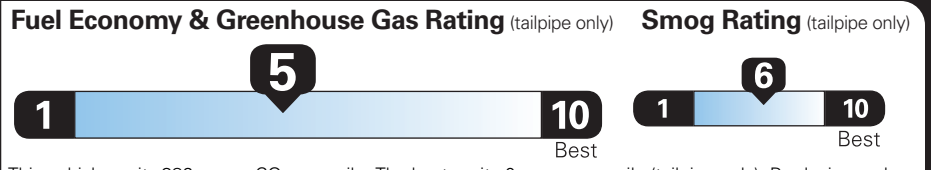

EPA DOT Fuel Economy and Environment

Gasoline Vehicle

Fuel Economy: 23 MPG combined city/hwy, 22 city, 24 highway. 4.3 gallons per 100 miles.

Standard Pickup Trucks range from 12 to 84 MPG. The best vehicle rates 140 MPGe.

You spend \$2,000 more in fuel costs over 5 years compared to the average new vehicle.

Annual fuel cost \$2,300

Actual results will vary for many reasons, including driving conditions and how you drive and maintain your vehicle. The average new vehicle gets 28 MPG and costs \$9,500 to fuel over 5 years. Cost estimates are based on 15,000 miles per year at \$3.50 per gallon. MPGe is miles per gasoline gallon equivalent. Vehicle emissions are a significant cause of climate change and smog.