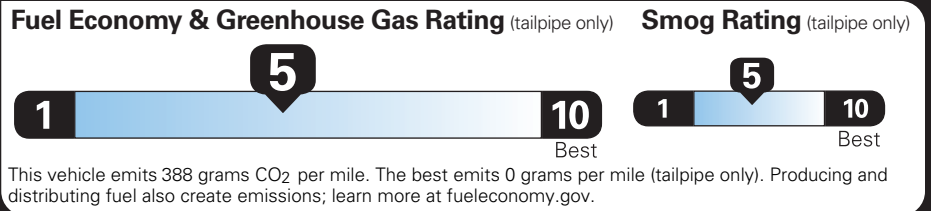

Table with 3 columns: (MSRP), (MSRP), (MSRP). Includes Dealer Installed Options, Price Information, and Total Savings.

EPA DOT Fuel Economy and Environment

Gasoline Vehicle

Fuel Economy: 23 MPG combined city/hwy, 22 city, 24 highway. 4.3 gallons per 100 miles.

Standard Pickup Trucks range from 12 to 87 MPG. The best vehicle rates 146 MPGe.

You spend \$2,250 more in fuel costs over 5 years compared to the average new vehicle.

Annual fuel cost \$2,150

Actual results will vary for many reasons, including driving conditions and how you drive and maintain your vehicle. The average new vehicle gets 29 MPG and costs \$8,500 to fuel over 5 years.