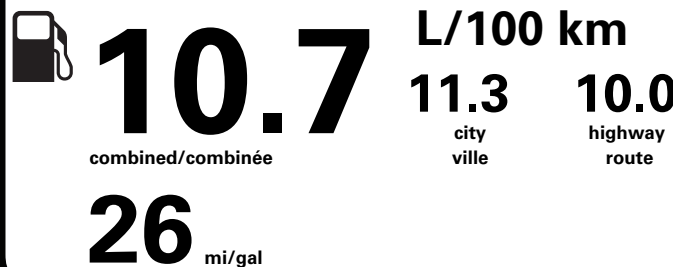

PRICE INFORMATION

Table showing price information: Base Price ($84,145.00), Total Options/Other ($10,640.00), Total Vehicle & Options/Other ($94,785.00), Destination & Delivery ($2,695.00).

Summary of discounts: Total Before Reductions ($97,480.00), 3.5L Powerboost Discount (-$750.00), Lariat Series Discount (-$1,750.00).

Total Reductions (-$2,500.00)

"THIS VEH. NOT INTENDED FOR SALE OR REGISTRATION IN US" RETAIL PRICES EXCLUDE GST/HST

(MSRP)*

SOLD TO/VENDU A High River Ford Sales Inc P.O. BOX 5008 High River AB CAN T1V 1M3

B60 244

RAMP ONE/TERMINAL UN CA68

DEALER NO./CONCESSIONNAIRE B60 244

TOTAL MSRP $94,980.00

SHIP TO (IF OTHER THAN SOLD TO) / EXPEDIER A (SI AUTRE QUE L'ACHETEUR)

RAMP TWO/TERMINAL DEUX

FINAL ASSEMBLY PLANT/USINE DE MONTAGE DEARBORN

* MANUFACTURER'S SUGGESTED RETAIL PRICE = MSRP

* NOTE: THIS PRICE HAS BEEN DEVELOPED AS A GUIDE. DEALERS MAY SELL FOR LESS AND ARE NOT UNDER ANY OBLIGATION TO ACCEPT THIS SUGGESTED RETAIL PRICE.

SHIP THROUGH/EXPEDIER VIA

METHOD OF TRANSP/ MODE DE TRANSPORT CONVOY

ITEM #: B6-H112 O/T 2

TE193 N RE 2X 645 000237 05 19 26

Canada

ENERGUIDE

Gasoline Vehicle Véhicule à essence

Fuel Consumption / Consommation de carburant

Annual fuel COST for an annual distance of 20,000 km, and an average fuel price of $1.50 per litre

$ 3 210

Coût annuel en carburant

pour une distance annuelle de 20 000 km, et un prix moyen du carburant de 1,50 $ par litre

Standard pickup trucks range from / Les camionnettes ordinaires font entre 2.7 - 19.7 L_e/100 km

L_e is gasoline litre equivalent L_e signifie litre équivalent d'essence

Carbon Dioxide Rating / Indice de dioxyde de carbone

Smog Rating / Indice de Smog

Tailpipe emissions only / Émissions du tuyau d'échappement seulement

Estimates are based on Government of Canada approved criteria and testing methods. Vehicle's actual fuel consumption will vary.

Estimations établies selon des méthodes d'essai et des critères approuvés par le gouvernement du Canada. La consommation de carburant réelle du véhicule variera.

For more information visit

vehicles.nrcan.gc.ca

Pour plus d'information visitez

vehicules.nrcan.gc.ca

U.S. GOVERNMENT SAFETY RATINGS COTES DE SÉCURITÉ DU GOUVERNEMENT AMÉRICAIN

Table of safety ratings: Overall Vehicle Score (5 stars), Frontal Crash (5 stars), Side Crash (5 stars), Rollover (4 stars).

Star ratings range from 1 to 5 stars (*****), with 5 being the highest. Les cotes varient de 1 à 5 étoiles (*****), 5 étant la cote la plus élevée.

Source: U.S. National Highway Traffic Safety Administration For more information / Pour de plus amples renseignements www.safercar.gov

Download the Ford app Connect your Ford with your phone

Available Remote Features*

- Remote Start, Lock and Unlock GPS Location Vehicle Health Monitoring

Scan code not operational at this time

FOR PLANT USE ONLY

Insist on Ford Protect! The only extended service plan fully backed by Ford and honored at every Ford dealership in the US and Canada. See your Ford dealer for additional details, or visit www.ford.ca for more information.

Personalize your vehicle with Ford Custom Accessories. Genuine Ford Accessories are engineered for your vehicle and can be included under the Ford New Vehicle Limited Warranty. Certain conditions, limitations and exclusions apply. See your Dealer for details.

2202605284587